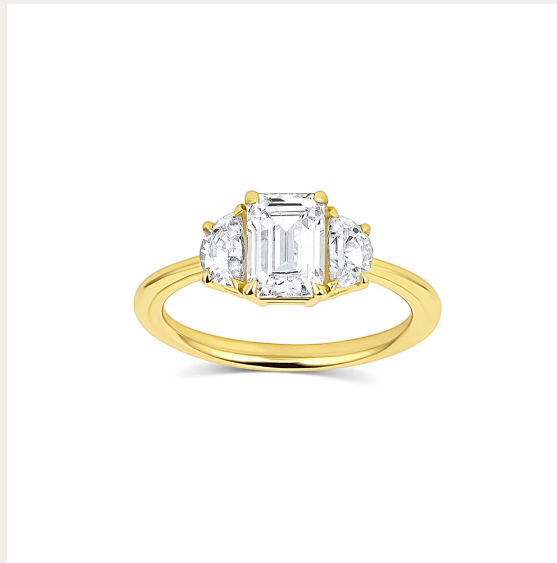

A black and white photograph of poppies. In the foreground, several poppy flowers are in various stages of bloom, with some fully open and others as seed pods. The background is a soft-focus field of many more poppies, creating a sense of depth and a field of flowers. The lighting is natural, highlighting the delicate texture of the petals and the smooth surface of the seed pods.

SET YOUR
MEMORIES
IN GOLD

CONSIDER *the* WLDFLWRS

Something special is headed your way...

Varsha Engagement Ring
(Earth Mined Side
Diamonds)

WWW.CONSIDERTHEWLDFLWRS.COM