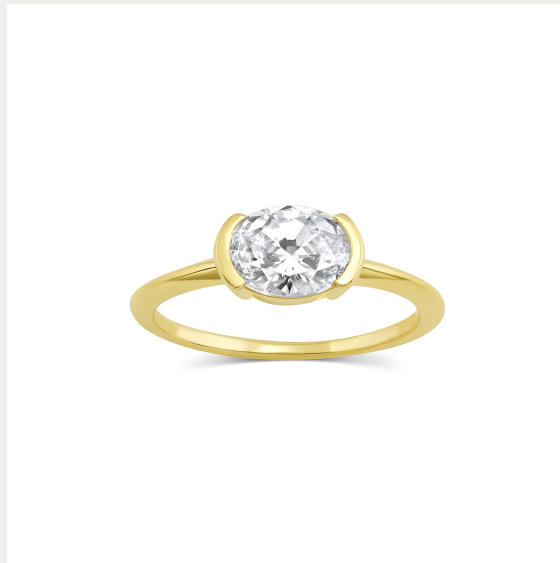

A black and white photograph of a field of poppies. In the foreground, several poppies are in various stages of bloom and as seed pods. One large, fully bloomed poppy is the central focus, with its petals showing some darker shading. To its left, another poppy is partially visible. Below them, several seed pods are attached to their stems. The background is a soft-focus field of many more poppies, creating a sense of depth. The overall mood is serene and contemplative.

SET YOUR
MEMORIES
IN GOLD

CONSIDER *the* WLDFLWRS

Something special is headed your way...

Valo Engagement Ring

WWW.CONSIDERTHEWLDFLWRS.COM