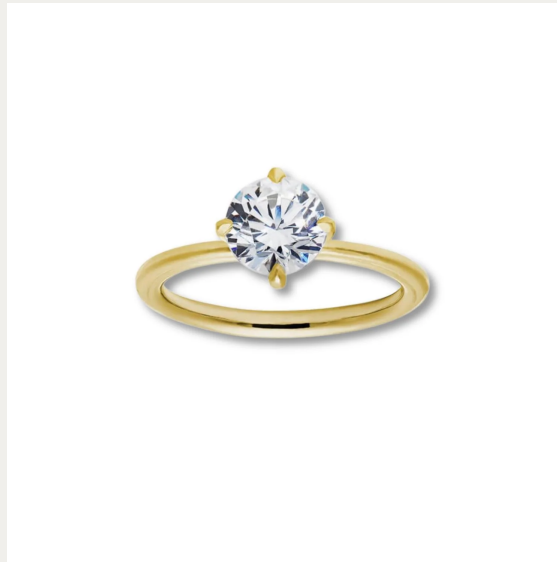

A black and white photograph of a field of poppies. In the foreground, several poppies are in various stages of bloom and as seed pods. One large, fully bloomed poppy is the central focus, with its petals showing some darker shading. To its left, another poppy is partially visible. Below them, several seed pods are attached to their stems. The background is a soft-focus field of many more poppies, creating a sense of depth and a vast field. The lighting is natural, highlighting the textures of the petals and the smooth surfaces of the seed pods.

SET YOUR
MEMORIES
IN GOLD

CONSIDER *the* WLDFLWRS

Something special is headed your way...

Sage Engagement Ring

WWW.CONSIDERTHEWORLDJEWELLERS.COM