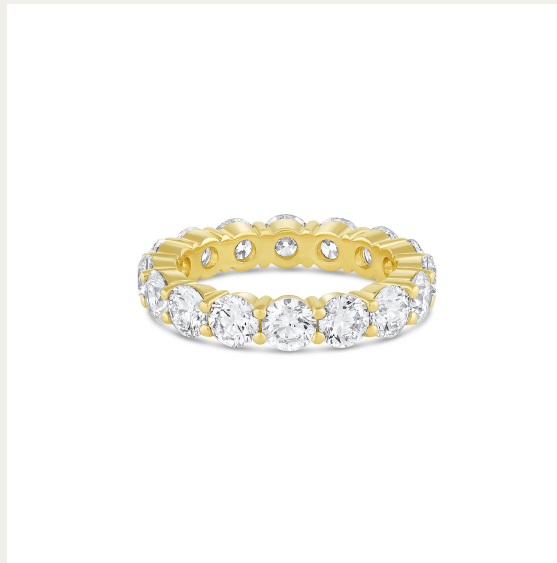

A black and white photograph of poppies. In the foreground, several poppies are in various stages of bloom and as seed pods. One large, fully bloomed poppy is the central focus, with its petals showing some darker shading. To its left, another poppy is partially visible. Below and to the right, several seed pods are attached to their stems. The background is a soft, out-of-focus field of many more poppies, creating a sense of depth and a vast field. The lighting is natural, highlighting the textures of the petals and the smooth surfaces of the seed pods.

SET YOUR
MEMORIES
IN GOLD

CONSIDER *the* WLDFLWRS

Something special is headed your way...

Round Cut Earth Mined
Diamond Band (Eternity)

WWW.CONSIDERTHEWLDFLWRS.COM