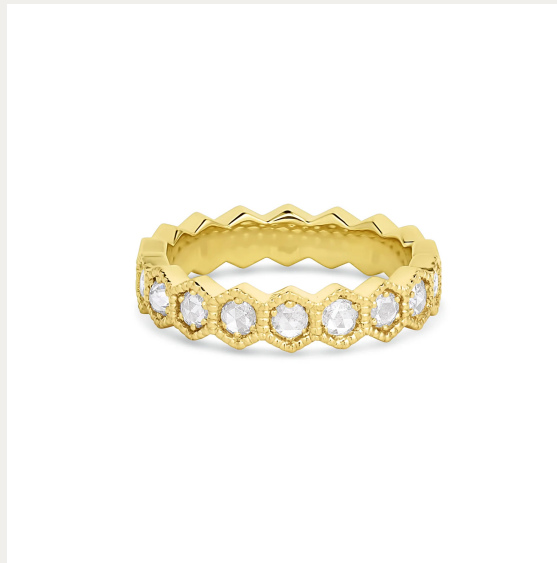

A black and white photograph of a field of poppies. In the foreground, several poppies are in various stages of bloom and as seed pods. One large, fully bloomed poppy is the central focus, with its petals showing some darker shading. To its left, another poppy is partially visible. Below them, several seed pods are attached to their stems. The background is a soft-focus field of many more poppies, creating a sense of depth and a vast field. The lighting is natural, highlighting the textures of the petals and the smooth surfaces of the seed pods.

SET YOUR
MEMORIES
IN GOLD

CONSIDER *the* WLDFLWRS

Something special is headed your way...

Rose Cut Diamond Hexagon
Ring

WWW.CONSIDERTHEWLDFLWRS.COM