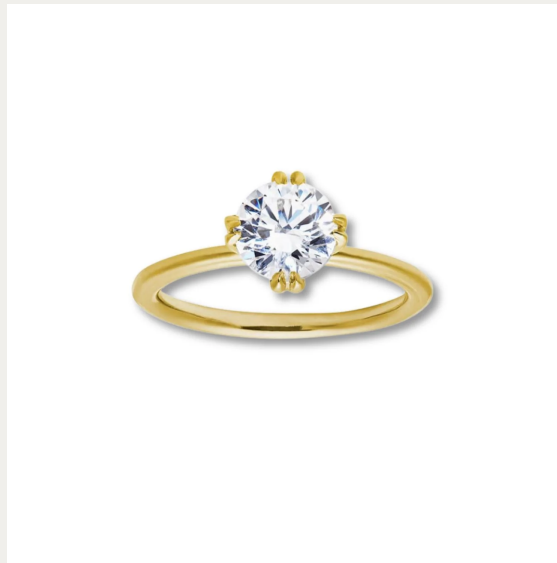

A black and white photograph of a field of poppies. In the foreground, several poppies are in various stages of bloom and as seed pods. One large, fully bloomed poppy is the central focus, with its petals showing some darker shading. To its left, another poppy is partially visible. Below them, several seed pods are attached to their stems. The background is a soft-focus field of many more poppies, creating a sense of depth and a vast field. The lighting is natural, highlighting the textures of the petals and the smooth surfaces of the seed pods.

SET YOUR
MEMORIES
IN GOLD

CONSIDER *the* WLDFLWRS

Something special is headed your way...

Primrose Engagement Ring

WWW.CONSIDERTHEWLDLWRS.COM