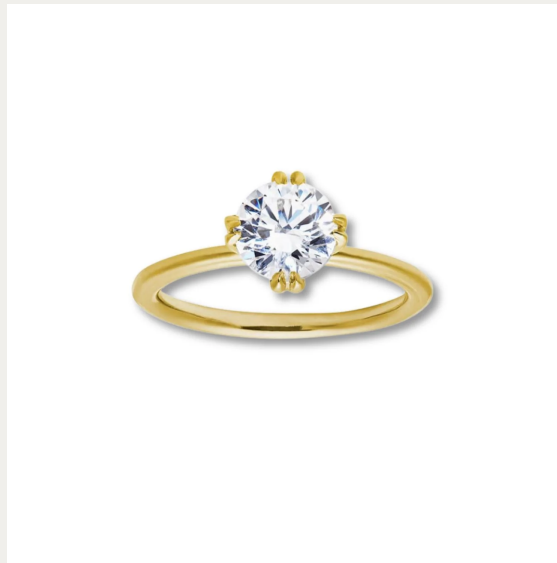

A black and white photograph of a field of poppies. In the foreground, several poppies are in various stages of bloom and as seed pods. One large, fully bloomed poppy is the central focus, with its petals showing some darker shading. To its left, another poppy is partially visible. Below them, several seed pods are attached to their stems. The background is a soft-focus field of many more poppies, creating a sense of depth. The overall mood is serene and contemplative.

SET YOUR
MEMORIES
IN GOLD

CONSIDER *the* WLDFLWRS

Something special is headed your way...

Primrose Engagement Ring

WWW.CONSIDERTHEWORLDFFLWRS.COM