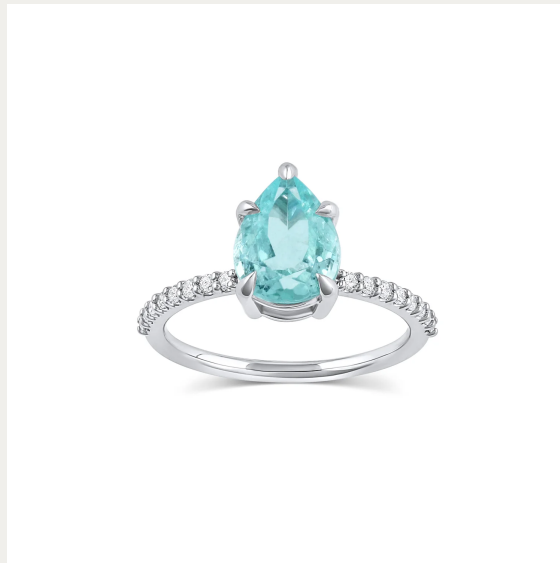

A black and white photograph of a field of poppies. In the foreground, several poppies are in various stages of bloom and as seed pods. One large, fully bloomed poppy is the central focus, with its petals showing some darker shading. To its left, another poppy is partially visible. Below them, several seed pods are attached to their stems. The background is a soft-focus field of many more poppies, creating a sense of depth and a vast field. The lighting is natural, highlighting the textures of the petals and the smooth surfaces of the seed pods.

SET YOUR
MEMORIES
IN GOLD

CONSIDER *the* WLDFLWRS

Something special is headed your way...

Lucia Ring

WWW.CONSIDERTHEWLDLWRS.COM