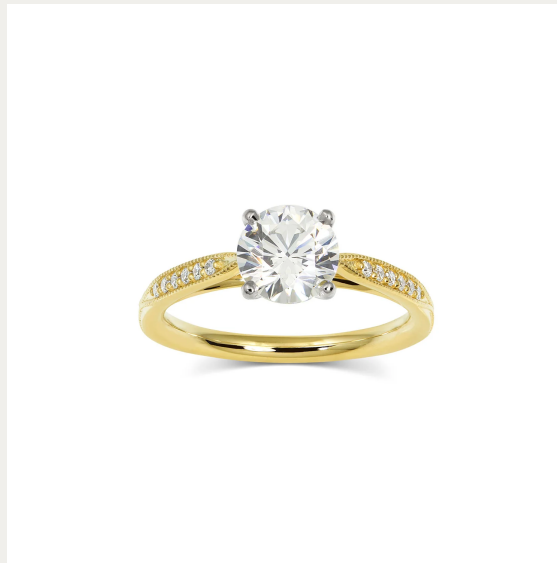

A black and white photograph of a field of poppies. In the foreground, several poppies are in various stages of bloom and seed pod development. One large, fully bloomed flower is the central focus, with its petals showing some darker shading. To its left, another flower is partially visible. Below and around these are several seed pods (capsules) on thin stems. The background is a soft-focus field of many more poppies, creating a sense of depth and a vast field. The lighting is natural, highlighting the textures of the petals and the smooth surfaces of the seed pods.

SET YOUR
MEMORIES
IN GOLD

CONSIDER *the* WLDFLWRS

Something special is headed your way...

Julie Engagement Ring

WWW.CONSIDERTHEWLDLWRS.COM