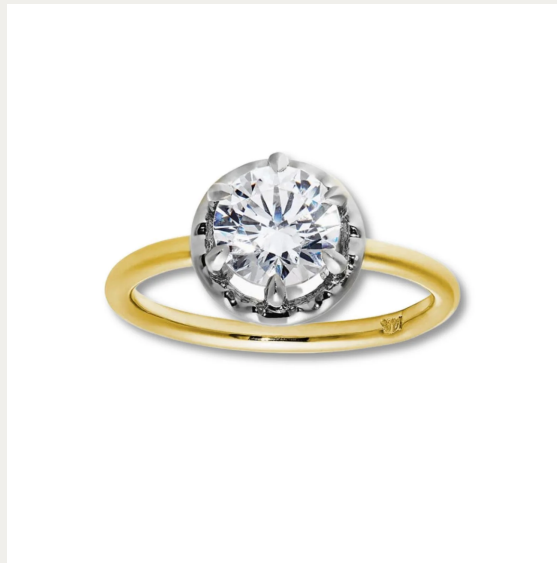

A black and white photograph of a field of poppies. In the foreground, several poppies are in various stages of bloom and as seed pods. One large, fully bloomed poppy is the central focus, with its petals showing some darker shading. To its left, another poppy is partially visible. Below them, several seed pods are attached to their stems. The background is a soft-focus field of many more poppies, creating a sense of depth and a vast field. The overall mood is serene and contemplative.

SET YOUR
MEMORIES
IN GOLD

CONSIDER *the* WLDFLWRS

Something special is headed your way...

Iris Engagement Ring

WWW.CONSIDERTHEWLDLWRS.COM