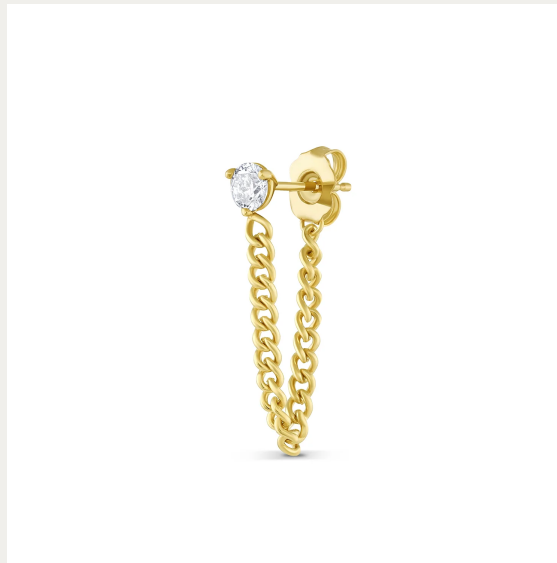

A black and white photograph of a field of poppies. In the foreground, several poppies are in various stages of bloom and as seed pods. One large, fully bloomed poppy is the central focus, with its petals showing some darker shading. To its left, another poppy is partially visible. Below them, several seed pods are attached to their stems. The background is a soft-focus field of many more poppies, creating a sense of depth and a vast field. The lighting is natural, highlighting the textures of the petals and the smooth surfaces of the seed pods.

SET YOUR  
MEMORIES  
IN GOLD

CONSIDER *the* WLDFLWRS

Something special is headed your way...

Chateaux Chain Sparkle  
Stud Earring

[WWW.CONSIDERTHEWLDLWRS.COM](http://WWW.CONSIDERTHEWLDLWRS.COM)