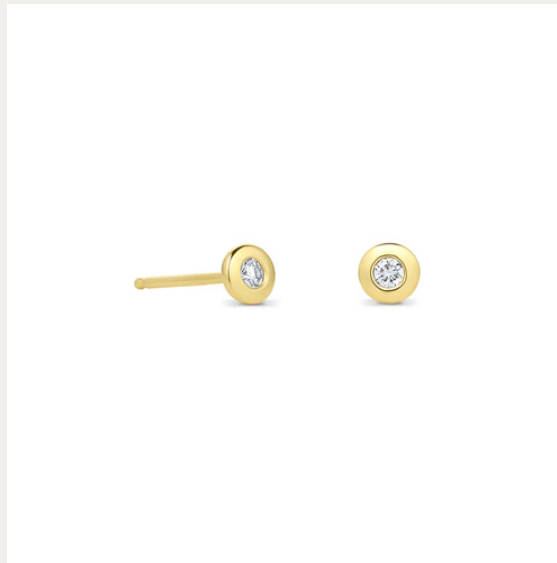

A black and white photograph of a field of poppies. In the foreground, several poppies are in various stages of bloom and seed pod development. One large, fully bloomed flower is the central focus, with its petals showing some darker shading. To its left, another flower is partially visible. Below and to the right, several seed pods (papaver capsules) are attached to their stems, some still showing the remnants of petals. The background is a soft-focus field of many more poppies, creating a sense of depth and a vast field. The lighting is natural, highlighting the textures of the petals and the smooth surfaces of the seed pods.

SET YOUR
MEMORIES
IN GOLD

CONSIDER *the* WLDFLWRS

Something special is headed your way...

Birthstone Bezel Stud
Earrings

WWW.CONSIDERTHEWLDFLWRS.COM