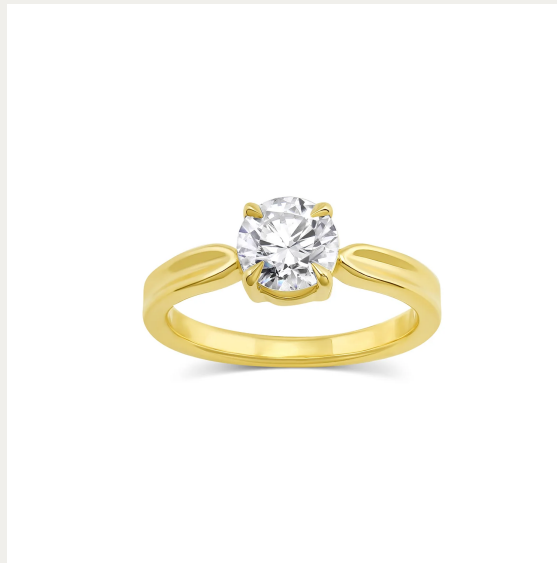

A black and white photograph of poppies. In the foreground, several poppy flowers are in various stages of bloom, with some fully open and others as seed pods. The background is a soft-focus field of many more poppies, creating a sense of depth and a field of flowers. The lighting is natural, highlighting the delicate texture of the petals and the smooth surface of the seed pods.

SET YOUR
MEMORIES
IN GOLD

CONSIDER *the* WLDFLWRS

Something special is headed your way...

Ada Engagement Ring

WWW.CONSIDERTHEWORLDJEWELLERS.COM