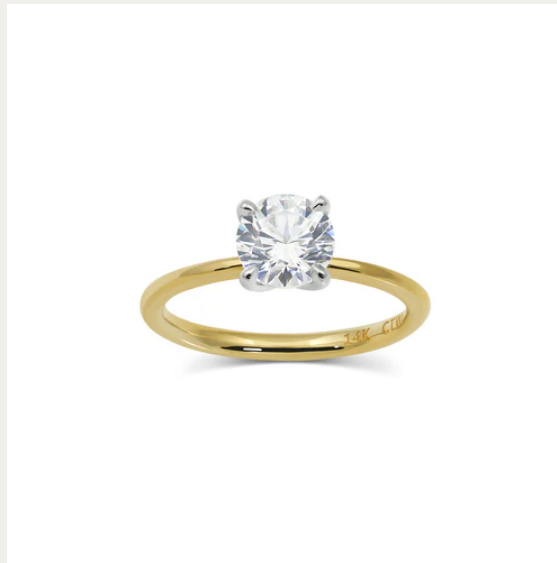

A black and white photograph of a field of poppies. In the foreground, several poppies are in various stages of bloom and seed pod development. One large, fully bloomed flower is the central focus, with its petals showing some darker shading. To its left, another flower is partially visible. Below and around these are several seed pods (capsules) on thin stems. The background is a soft-focus field of many more poppies, creating a sense of depth and a vast field. The lighting is natural, highlighting the textures of the petals and the smooth surfaces of the seed pods.

SET YOUR
MEMORIES
IN GOLD

CONSIDER *the* WLDFLWRS

Something special is headed your way...

Ziza Engagement Ring

WWW.CONSIDERTHEWLDLWRS.COM