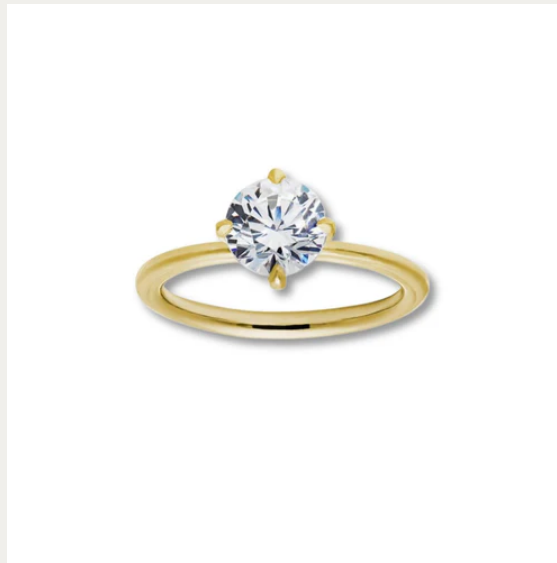

A black and white photograph of a field of poppies. In the foreground, several poppies are in various stages of bloom and as seed pods. One large, fully bloomed poppy is the central focus, with its petals showing some darker shading. To its left, another poppy is partially visible. Below them, several seed pods are attached to their stems. The background is a soft-focus field of many more poppies, creating a sense of depth. The overall mood is serene and contemplative.

SET YOUR  
MEMORIES  
IN GOLD

CONSIDER *the* WLDFLWRS

Something special is headed your way...

Sage Engagement Ring

[WWW.CONSIDERTHEWORLDFFLWRS.COM](http://WWW.CONSIDERTHEWORLDFFLWRS.COM)