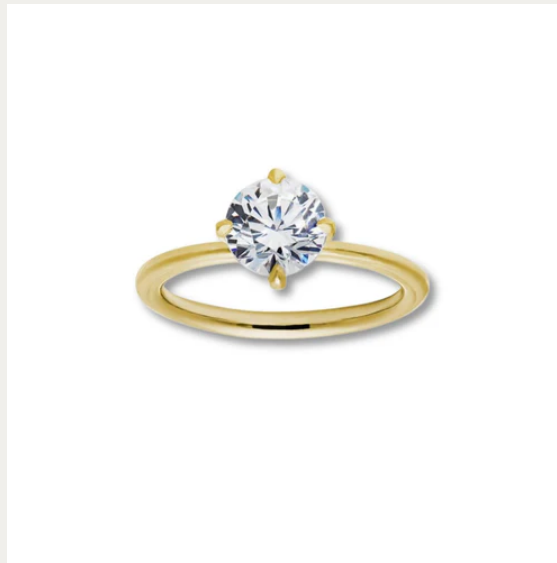

A black and white photograph of a field of poppies. In the foreground, several poppies are in various stages of bloom and as seed pods. The background is a soft-focus field of many more poppies, creating a sense of depth and a vast field. The lighting is natural, highlighting the delicate texture of the petals and the rounded shape of the seed pods.

SET YOUR
MEMORIES
IN GOLD

CONSIDER *the* WLDFLWRS

Something special is headed your way...

Sage Engagement Ring

WWW.CONSIDERTHEWLDLWRS.COM