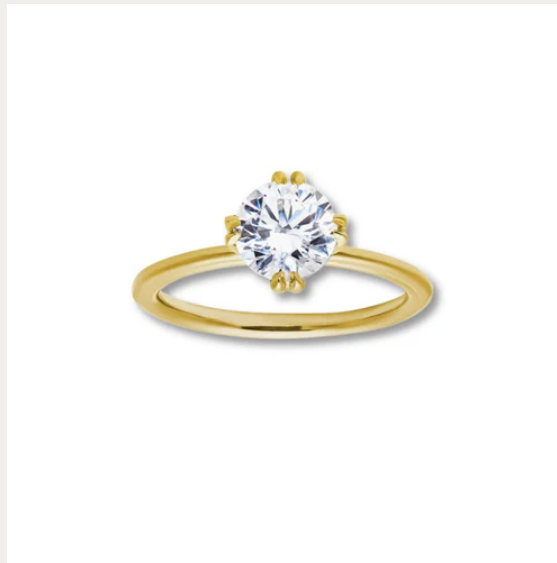

A black and white photograph of a field of poppies. In the foreground, several poppies are in various stages of bloom and as seed pods. One large, fully bloomed poppy is the central focus, with its petals showing some darker shading. To its left, another poppy is partially visible. Below them, several seed pods are attached to their stems. The background is a soft-focus field of many more poppies, creating a sense of depth. The overall mood is serene and contemplative.

SET YOUR
MEMORIES
IN GOLD

CONSIDER *the* WLDFLWRS

Something special is headed your way...

Primrose Engagement Ring

WWW.CONSIDERTHEWLDLWRS.COM