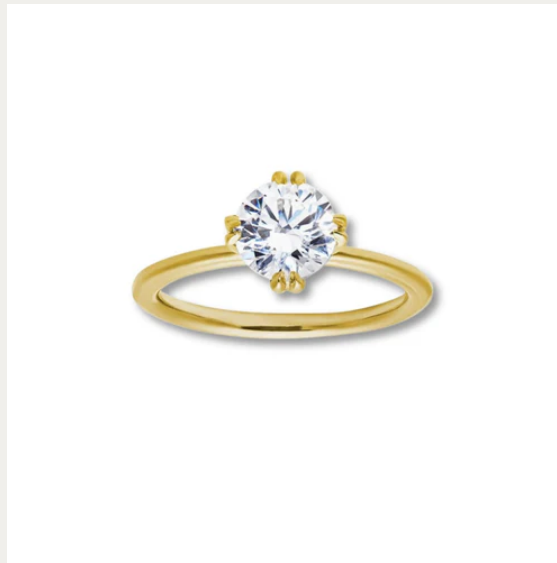

A black and white photograph of poppies. In the foreground, several poppy flowers are in various stages of bloom, with some fully open and others as seed pods. The background is a soft-focus field of many more poppies, creating a sense of depth and a field of flowers. The lighting is natural, highlighting the delicate texture of the petals and the smooth surface of the seed pods.

SET YOUR
MEMORIES
IN GOLD

CONSIDER *the* WLDFLWRS

Something special is headed your way...

Primrose Engagement Ring

WWW.CONSIDERTHEWLDLWRS.COM