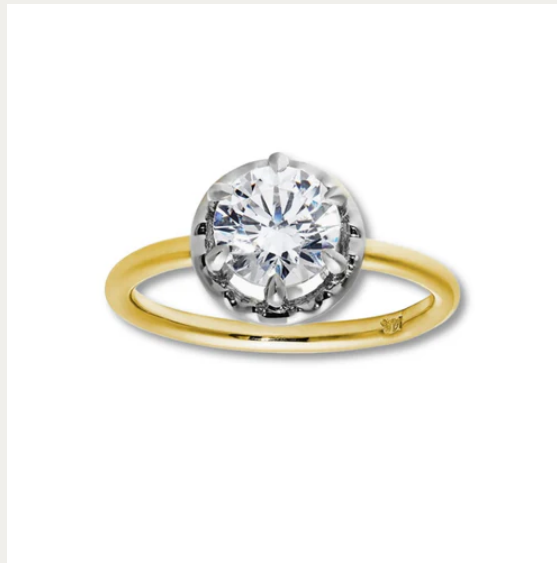

A black and white photograph of a field of poppies. In the foreground, several poppies are in various stages of bloom and as seed pods. One large, fully bloomed poppy is the central focus, with its petals showing some darker shading. To its left, another poppy is partially visible. Below them, several seed pods are attached to their stems. The background is a soft-focus field of many more poppies, creating a sense of depth. The overall mood is serene and contemplative.

SET YOUR
MEMORIES
IN GOLD

CONSIDER *the* WLDFLWRS

Something special is headed your way...

Iris Engagement Ring

WWW.CONSIDERTHEWLDFLWRS.COM