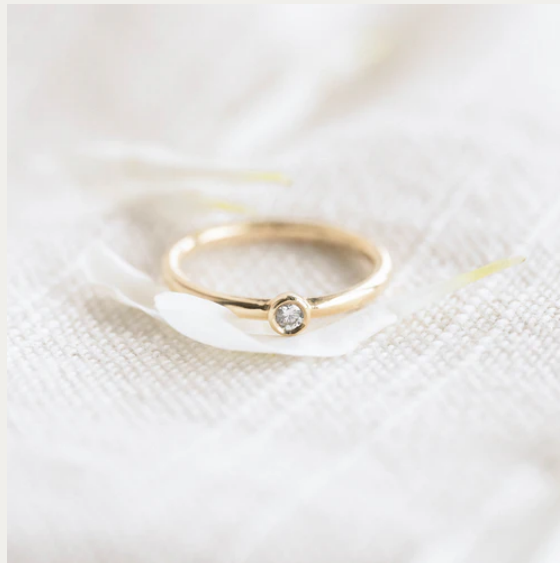

A black and white photograph of a field of poppies. In the foreground, several poppies are in various stages of bloom and seed pod development. One large, fully bloomed flower is the central focus, showing delicate petal textures. To its left, another flower is partially visible. Below them, several seed pods (capsules) are attached to their stems, some still closed and some slightly open. The background is a soft-focus field of many more poppies, creating a sense of depth and a vast field. The lighting is natural, highlighting the textures of the petals and the smooth surfaces of the seed pods.

SET YOUR
MEMORIES
IN GOLD

CONSIDER *the* WLDFLWRS

Something special is headed your way...

Bubble Bezel Birthstone
Stacker

WWW.CONSIDERTHEWLDFLWRS.COM