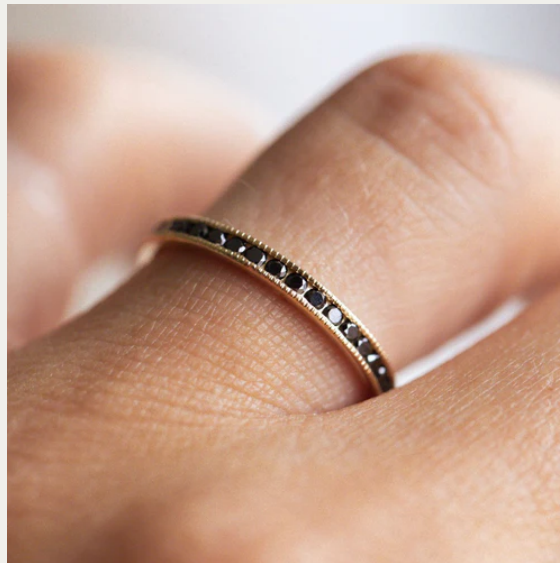

A black and white photograph of a field of poppies. In the foreground, several poppies are in various stages of bloom and seed pod development. One large, fully bloomed poppy is the central focus, with its petals showing some darker shading. To its left, another poppy is partially visible. Below them, several seed pods (capsules) are attached to their stems. The background is a soft-focus field of many more poppies, creating a sense of depth and a vast field. The lighting is natural, highlighting the textures of the petals and the smooth surfaces of the seed pods.

SET YOUR
MEMORIES
IN GOLD

CONSIDER *the* WLDFLWRS

Something special is headed your way...

Black Diamond Pea Pod
Eternity Ring

WWW.CONSIDERTHEWLDFLWRS.COM