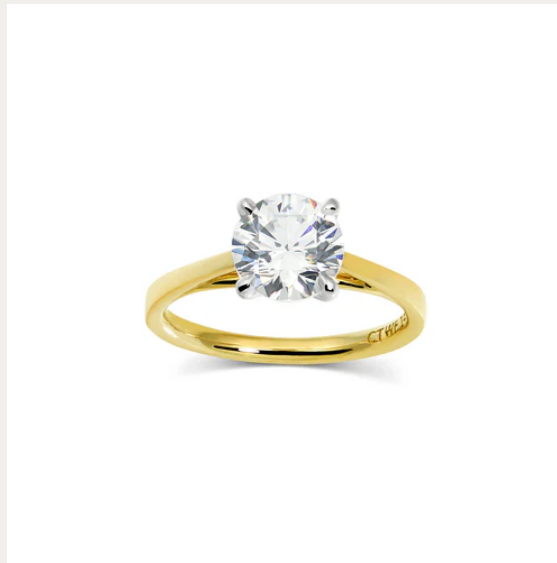

A black and white photograph of a field of poppies. In the foreground, several poppies are in various stages of bloom and seed pod development. One large, fully bloomed poppy is the central focus, with its petals showing some darker shading. To its left, another poppy is partially visible. Below them, several seed pods (capsules) are attached to their stems, some still showing the remnants of petals. The background is a soft-focus field of many more poppies, creating a sense of depth and a vast field. The lighting is natural, highlighting the textures of the petals and the smooth surfaces of the seed pods.

SET YOUR
MEMORIES
IN GOLD

CONSIDER *the* WLDFLWRS

Something special is headed your way...

Stephanie Engagement
Ring

WWW.CONSIDERTHEWLDLWRS.COM