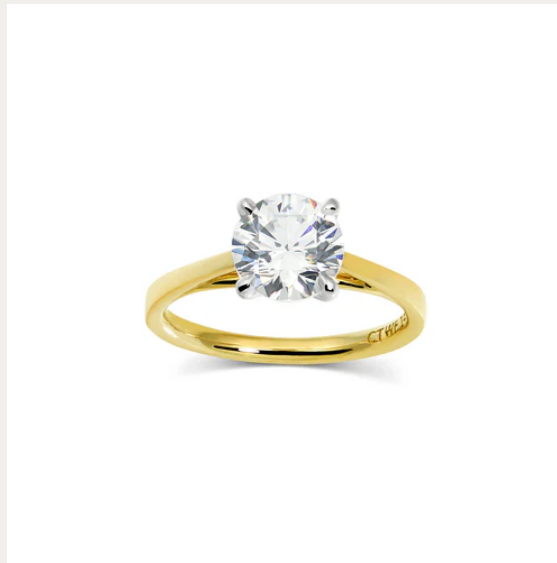

A black and white photograph of a field of poppies. In the foreground, several poppies are in various stages of bloom and as seed pods. One large, fully bloomed poppy is the central focus, with its petals showing some darker shading. To its left, another poppy is partially visible. Below and to the right, several seed pods are attached to their stems. The background is a soft-focus field of many more poppies, creating a sense of depth and a vast field. The lighting is natural, highlighting the textures of the petals and the smooth surfaces of the seed pods.

SET YOUR
MEMORIES
IN GOLD

CONSIDER *the* WLDFLWRS

Something special is headed your way...

Stephanie Engagement
Ring

WWW.CONSIDERTHEWLDLWRS.COM