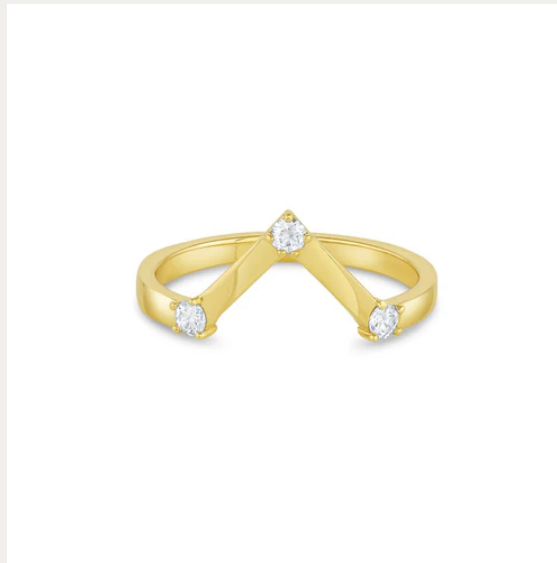

A black and white photograph of a field of poppies. In the foreground, several poppies are in various stages of bloom and seed pod development. One large, fully bloomed flower is the central focus, with its petals showing some darker shading. To its left, another flower is partially visible. Below and around these are several seed pods (capsules) on thin stems. The background is a soft-focus field of many more poppies, creating a sense of depth and a vast field. The lighting is natural, highlighting the textures of the petals and the smooth surfaces of the seed pods.

SET YOUR
MEMORIES
IN GOLD

CONSIDER *the* WLDFLWRS

Something special is headed your way...

Sparrow Diamond Ring (Lab
Grown)

WWW.CONSIDERTHEWLDFLWRS.COM