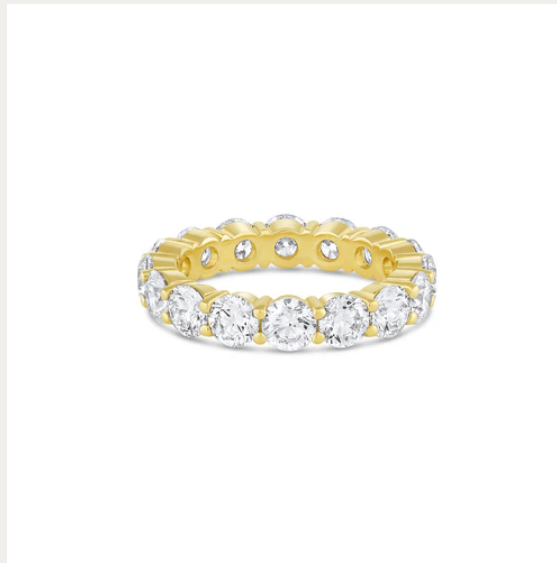

A black and white photograph of a field of poppies. In the foreground, several poppies are in various stages of bloom and seed pod development. One large, fully bloomed flower is the central focus, with its petals showing some darker shading. To its left, another flower is partially visible. Below and to the right, several seed pods (capsules) are attached to their stems, some still showing the remnants of petals. The background is a soft-focus field of many more poppies, creating a sense of depth and a vast field. The lighting is natural, highlighting the textures of the petals and the smooth surfaces of the seed pods.

SET YOUR
MEMORIES
IN GOLD

CONSIDER *the* WLDFLWRS

Something special is headed your way...

Round Cut Lab Grown
Diamond Band (Eternity)

WWW.CONSIDERTHEWLDFLWRS.COM