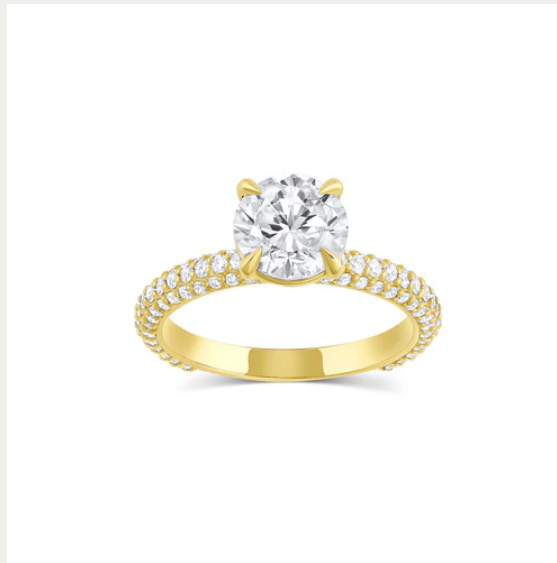

A black and white photograph of a field of poppies. In the foreground, several poppies are in various stages of bloom and as seed pods. One large, fully bloomed poppy is the central focus, with its petals showing some darker shading. To its left, another poppy is partially visible. Below and to the right, several seed pods are attached to their stems. The background is a soft-focus field of many more poppies, creating a sense of depth. The overall mood is serene and contemplative.

SET YOUR  
MEMORIES  
IN GOLD

CONSIDER *the* WLDFLWRS

Something special is headed your way...

Remi Engagement Ring

[WWW.CONSIDERTHEWLDLWRS.COM](http://WWW.CONSIDERTHEWLDLWRS.COM)