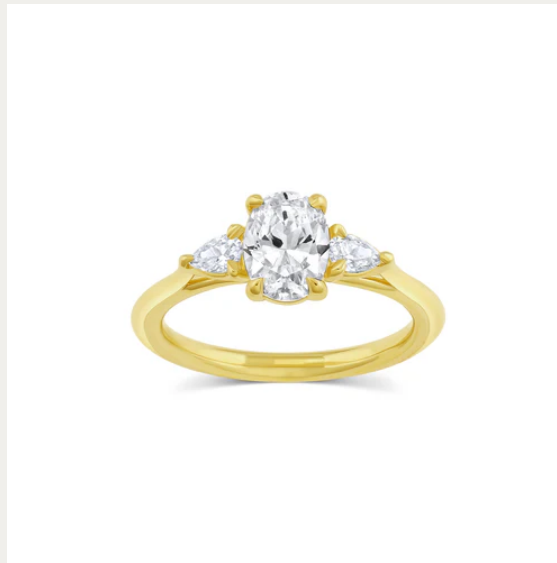

A black and white photograph of a field of poppies. In the foreground, several poppies are in various stages of bloom and seed pod development. One large, fully bloomed flower is the central focus, with its petals showing some darker shading. To its left, another flower is partially visible. Below and around these are several seed pods (capsules) on thin stems. The background is a soft-focus field of many more poppies, creating a sense of depth and a vast field. The lighting is natural, highlighting the textures of the petals and the smooth surfaces of the seed pods.

SET YOUR
MEMORIES
IN GOLD

CONSIDER *the* WLDFLWRS

Something special is headed your way...

Raven Tall Engagement
Ring

WWW.CONSIDERTHEWLDFLWRS.COM