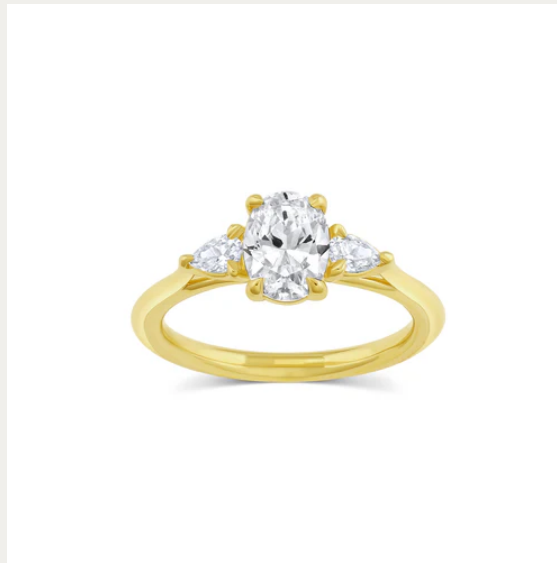

A black and white photograph of a field of poppies. In the foreground, several poppies are in various stages of bloom and seed pod development. One large, fully bloomed flower is the central focus, with its petals showing some darker shading. To its left, another flower is partially visible. Below them, several seed pods (capsules) are attached to their stems, some still showing the remnants of the flower's base. The background is a soft-focus field of many more poppies, creating a sense of depth and a vast field. The overall mood is serene and contemplative.

SET YOUR
MEMORIES
IN GOLD

CONSIDER *the* WLDFLWRS

Something special is headed your way...

Raven Tall Engagement
Ring

WWW.CONSIDERTHEWLDFLWRS.COM