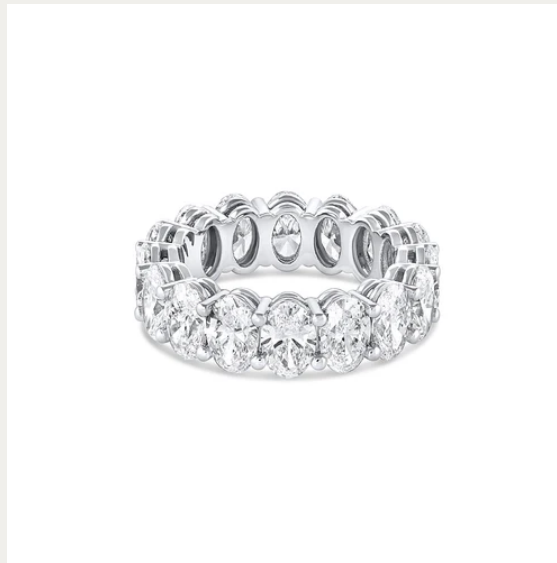

A black and white photograph of a field of poppies. In the foreground, several poppies are in various stages of bloom and seed pod development. One large, fully bloomed flower is the central focus, with its petals showing some darker shading. To its left, another flower is partially visible. Below and around these are several seed pods (capsules) on thin stems. The background is a soft-focus field of many more poppies, creating a sense of depth and a vast field. The lighting is natural, highlighting the textures of the petals and the smooth surfaces of the seed pods.

SET YOUR
MEMORIES
IN GOLD

CONSIDER *the* WLDFLWRS

Something special is headed your way...

Oval Eternity Lab Grown
Diamond Band

WWW.CONSIDERTHEWLDFLWRS.COM