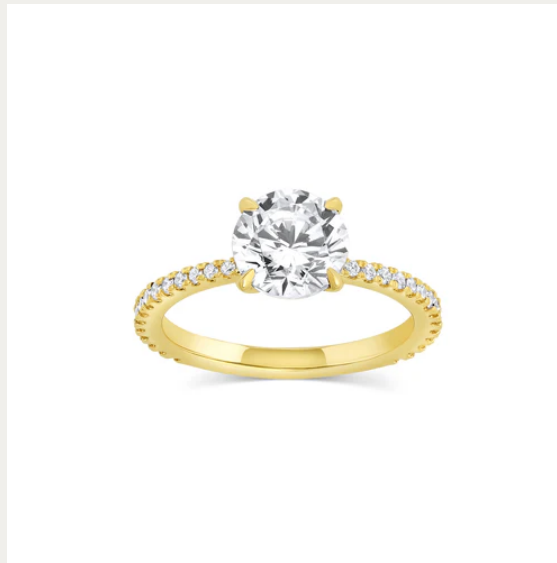

A black and white photograph of a field of poppies. In the foreground, several poppies are in various stages of bloom and as seed pods. One large, fully bloomed poppy is the central focus, with its petals showing some darker shading. To its left, another poppy is partially visible. Below them, several seed pods are attached to their stems. The background is a soft-focus field of many more poppies, creating a sense of depth and a vast field. The lighting is natural, highlighting the textures of the petals and the smooth surfaces of the seed pods.

SET YOUR
MEMORIES
IN GOLD

CONSIDER *the* WLDFLWRS

Something special is headed your way...

Mary Beth Engagement
Ring

WWW.CONSIDERTHEWLDLWRS.COM