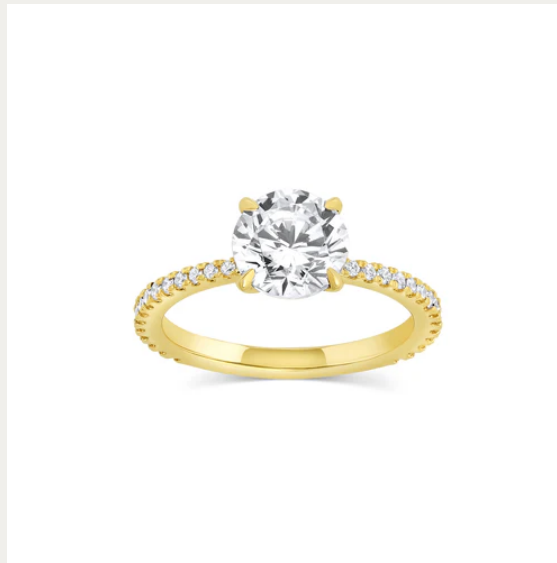

A black and white photograph of a field of poppies. In the foreground, several poppies are in various stages of bloom and seed pod development. One large, fully bloomed poppy is the central focus, with its petals showing some darker shading. To its left, another poppy is partially visible. Below them, several seed pods (papaver capsules) are attached to their stems. The background is a soft-focus field of many more poppies, creating a sense of depth and a vast field. The lighting is natural, highlighting the textures of the petals and the smooth surfaces of the seed pods.

SET YOUR
MEMORIES
IN GOLD

CONSIDER *the* WLDFLWRS

Something special is headed your way...

Mary Beth Engagement
Ring

WWW.CONSIDERTHEWLDLWRS.COM