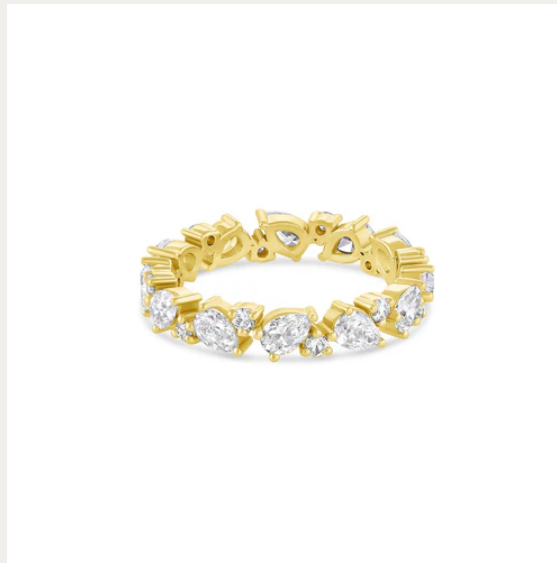

A black and white photograph of a field of poppies. In the foreground, several poppies are in various stages of bloom and seed pod development. One large, fully bloomed poppy is the central focus, with its petals showing some darker shading. To its left, another poppy is partially visible. Below them, several seed pods (capsules) are attached to their stems, some still showing the remnants of the flower's base. The background is a soft-focus field of many more poppies, creating a sense of depth and a vast field. The overall mood is serene and contemplative.

SET YOUR
MEMORIES
IN GOLD

CONSIDER *the* WLDFLWRS

Something special is headed your way...

Large Pear Cluster
Diamond Ring (Lab Grown)

WWW.CONSIDERTHEWLDFLWRS.COM