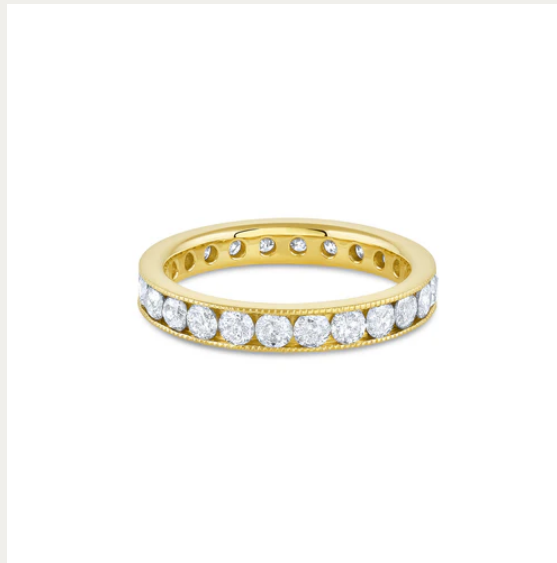

A black and white photograph of a field of poppies. In the foreground, several poppies are in various stages of bloom and as seed pods. One large, fully bloomed poppy is the central focus, with its petals showing some darker shading. To its left, another poppy is partially visible. Below and around them are several seed pods on thin stems. The background is a soft-focus field of many more poppies, creating a sense of depth and a vast field. The lighting is natural, highlighting the textures of the petals and the smooth surfaces of the seed pods.

SET YOUR
MEMORIES
IN GOLD

CONSIDER *the* WLDFLWRS

Something special is headed your way...

Large Pea Pod Diamond
Ring (Earth Mined)

WWW.CONSIDERTHEWLDLWRS.COM