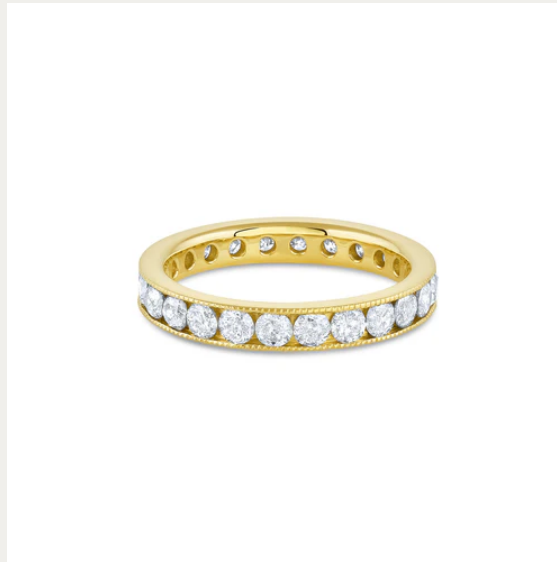

A black and white photograph of a field of poppies. In the foreground, several poppy plants are visible, some with large, fully bloomed flowers and others with closed buds or seed pods. The background is a soft-focus field of many more poppies, creating a sense of depth. The lighting is natural, highlighting the delicate texture of the petals and the smooth surface of the seed pods.

SET YOUR
MEMORIES
IN GOLD

CONSIDER *the* WLDFLWRS

Something special is headed your way...

Large Pea Pod Diamond
Ring (Earth Mined)

WWW.CONSIDERTHEWLDLWRS.COM