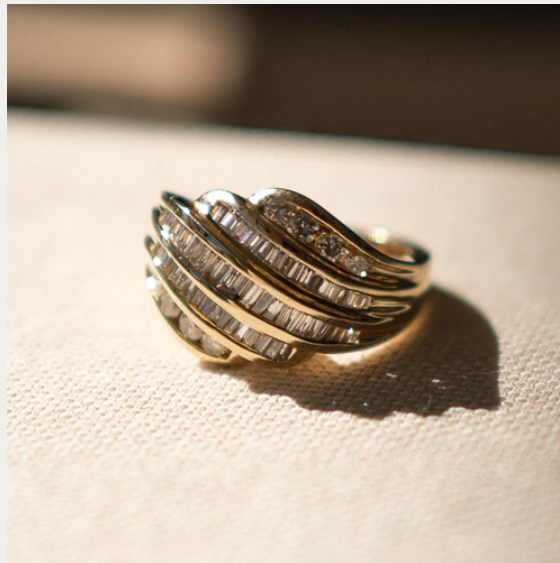

A black and white photograph of poppies. In the foreground, several poppy flowers are in various stages of bloom, with some fully open and others as seed pods. The background is a soft-focus field of many more poppies, creating a sense of depth and a field of flowers. The lighting is natural, highlighting the delicate texture of the petals and the smooth surface of the seed pods.

SET YOUR  
MEMORIES  
IN GOLD

CONSIDER *the* WLDFLWRS

Something special is headed your way...

Diamond and Baguette  
Swirl Ring

[WWW.CONSIDERTHEWLDFLWRS.COM](http://WWW.CONSIDERTHEWLDFLWRS.COM)