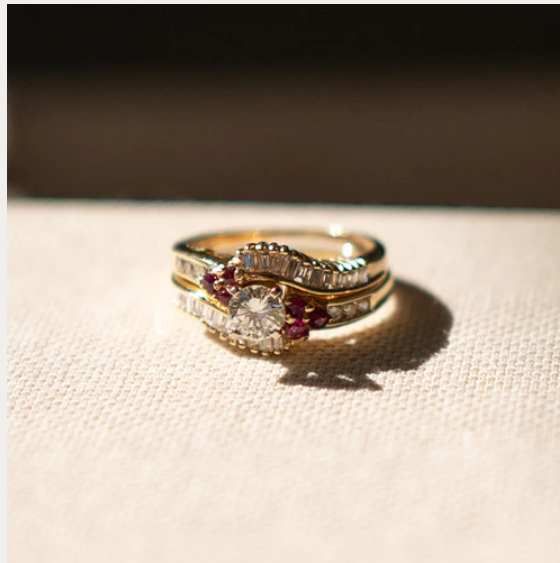

A black and white photograph of a field of poppies. In the foreground, several poppies are in various stages of bloom and as seed pods. One large, fully bloomed poppy is the central focus, with its petals showing some darker shading. To its left, another poppy is partially visible. Below and to the right, several seed pods are attached to their stems. The background is a soft-focus field of many more poppies, creating a sense of depth. The overall mood is serene and contemplative.

SET YOUR  
MEMORIES  
IN GOLD

CONSIDER *the* WLDFLWRS

Something special is headed your way...

Diamond and Ruby  
Engagement Set

[WWW.CONSIDERTHEWLDFLWRS.COM](http://WWW.CONSIDERTHEWLDFLWRS.COM)