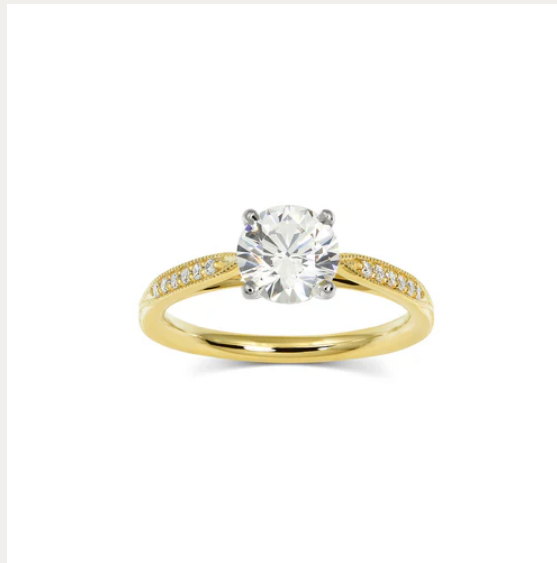

A black and white photograph of poppies. In the foreground, several poppy flowers are in various stages of bloom, with some fully open and others as seed pods. The background is a soft-focus field of many more poppies, creating a sense of depth and a field of flowers. The lighting is natural, highlighting the delicate texture of the petals and the smooth surface of the seed pods.

SET YOUR
MEMORIES
IN GOLD

CONSIDER *the* WLDFLWRS

Something special is headed your way...

Julie Engagement Ring

WWW.CONSIDERTHEWLDFLWRS.COM