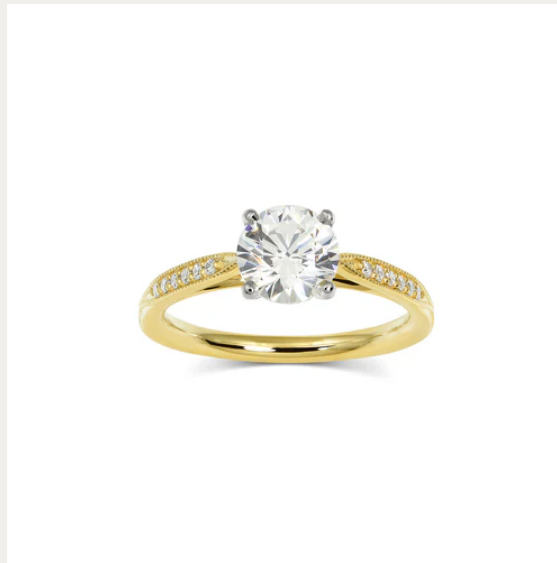

A black and white photograph of a field of poppies. In the foreground, several poppies are in various stages of bloom and seed pod development. One large, fully bloomed flower is the central focus, with its petals showing some darker shading. To its left, another flower is partially visible. Below and around these are several seed pods, some still attached to their stems and others that have fallen. The background is a soft-focus field of many more poppies, creating a sense of depth and a vast field. The lighting is natural, highlighting the textures of the petals and the smooth surfaces of the seed pods.

SET YOUR
MEMORIES
IN GOLD

CONSIDER *the* WLDFLWRS

Something special is headed your way...

Julie Engagement Ring

WWW.CONSIDERTHEWLDLWRS.COM