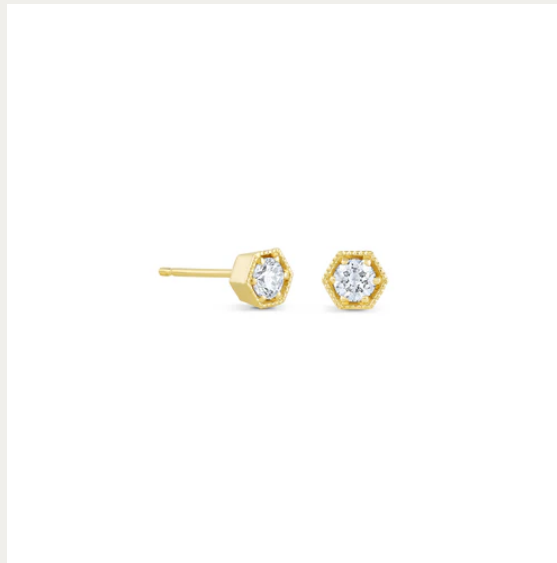

A black and white photograph of a field of poppies. In the foreground, several poppies are in various stages of bloom and as seed pods. One large, fully bloomed poppy is the central focus, with its petals showing some darker shading. To its left, another poppy is partially visible. Below them, several seed pods are attached to their stems. The background is a soft-focus field of many more poppies, creating a sense of depth. The overall mood is serene and contemplative.

SET YOUR  
MEMORIES  
IN GOLD

CONSIDER *the* WLDFLWRS

Something special is headed your way...

Hexagon Diamond Stud  
Earrings

[WWW.CONSIDERTHEWLDFLWRS.COM](http://WWW.CONSIDERTHEWLDFLWRS.COM)