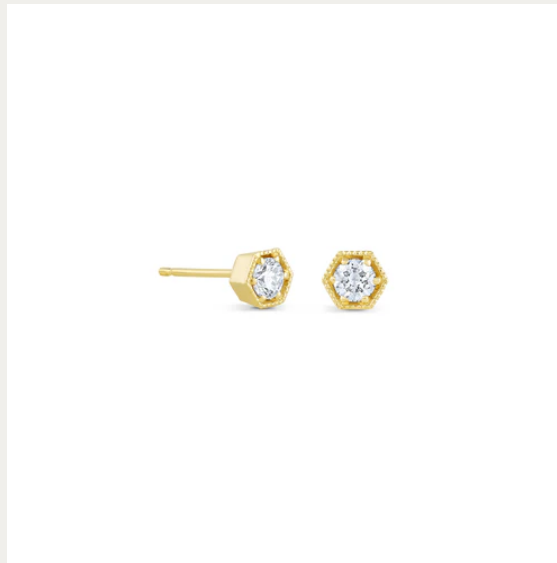

A black and white photograph of poppies. In the foreground, several poppy flowers are in various stages of bloom, with some fully open and others as seed pods. The background is a soft-focus field of many more poppies, creating a sense of depth and a field of flowers. The lighting is natural, highlighting the delicate texture of the petals and the smooth surface of the seed pods.

SET YOUR
MEMORIES
IN GOLD

CONSIDER *the* WLDFLWRS

Something special is headed your way...

Hexagon Diamond Stud
Earrings

WWW.CONSIDERTHEWLDFLWRS.COM