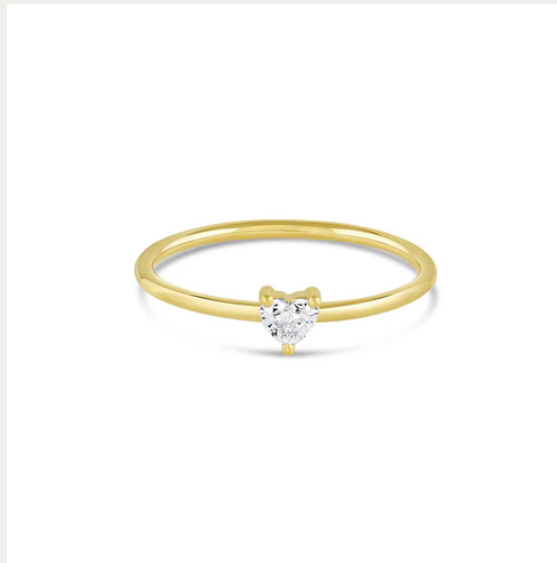

Something special is headed your way...

Heart Diamond Stacker

WWW.CONSIDERTHEWLDLWRS.COM