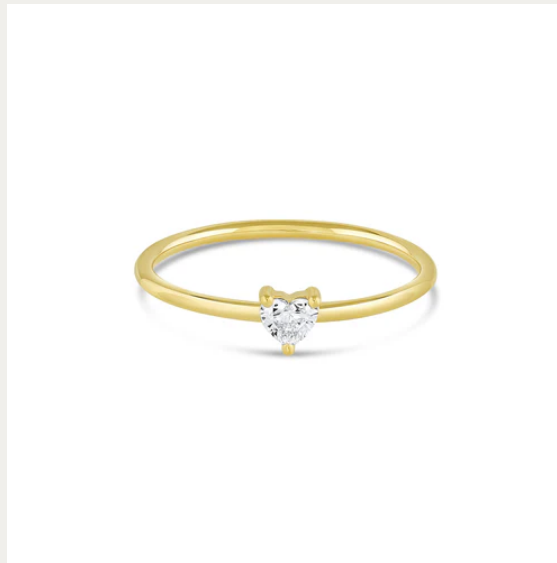

A black and white photograph of a field of poppies. In the foreground, several poppies are in various stages of bloom and seed pod development. One large, fully bloomed poppy is the central focus, with its petals showing some darker shading. To its left, another poppy is partially visible. Below and to the right, several seed pods (capsules) are attached to their stems, some still in their protective bracts. The background is a soft-focus field of many more poppies, creating a sense of depth and a vast field. The lighting is natural, highlighting the textures of the petals and the smooth surfaces of the seed pods.

SET YOUR
MEMORIES
IN GOLD

CONSIDER *the* WLDFLWRS

Something special is headed your way...

Heart Diamond Stacker

WWW.CONSIDERTHEWLDFLWRS.COM