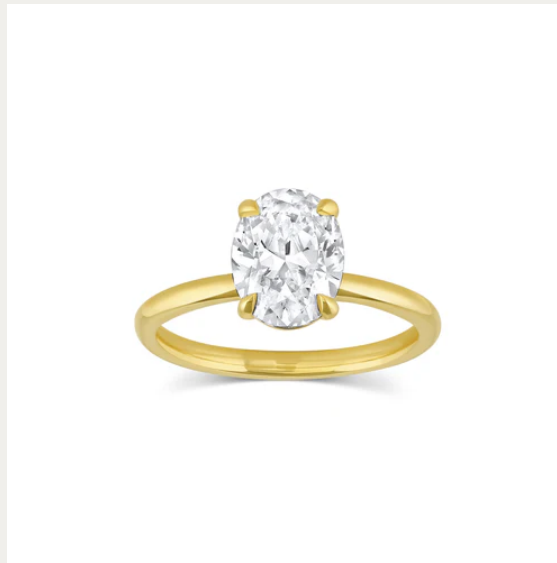

A black and white photograph of a field of poppies. In the foreground, several poppies are in various stages of bloom and seed pod development. One large, fully bloomed flower is the central focus, with its petals showing some darker shading. To its left, another flower is partially visible. Below and around these are several seed pods (capsules) on thin stems. The background is a soft-focus field of many more poppies, creating a sense of depth and a vast field. The overall mood is serene and contemplative.

SET YOUR
MEMORIES
IN GOLD

CONSIDER *the* WLDFLWRS

Something special is headed your way...

Evergreen Engagement
Ring

WWW.CONSIDERTHEWLDFLWRS.COM