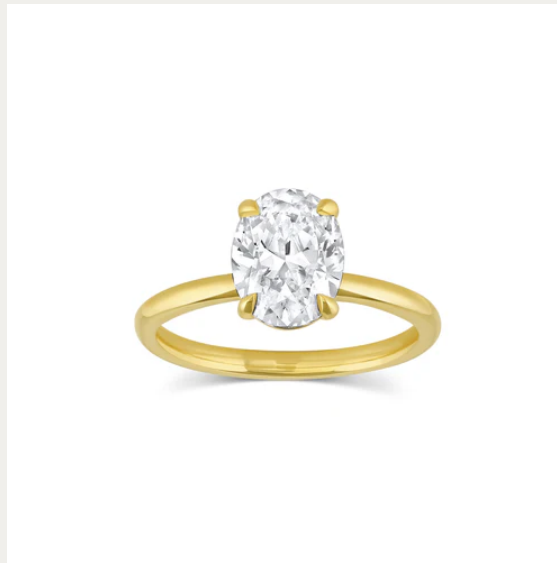

A black and white photograph of a field of poppies. In the foreground, several poppies are in various stages of bloom and seed pod development. One large, fully bloomed flower is the central focus, with its petals showing some darker shading. To its left, another flower is partially visible. Below and to the right, several seed pods (papaver capsules) are attached to their stems, some still showing the remnants of petals. The background is a soft-focus field of many more poppies, creating a sense of depth and a vast field. The lighting is natural, highlighting the textures of the petals and the smooth surfaces of the seed pods.

SET YOUR
MEMORIES
IN GOLD

CONSIDER *the* WLDFLWRS

Something special is headed your way...

Evergreen Engagement
Ring

WWW.CONSIDERTHEWLDLWRS.COM