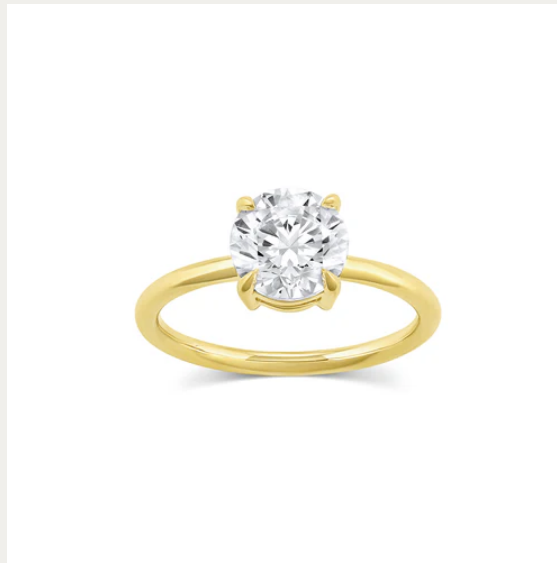

A black and white photograph of a field of poppies. In the foreground, several poppies are in various stages of bloom and seed pod development. One large, fully bloomed flower is the central focus, with its petals showing some darker shading. To its left, another flower is partially visible. Below and to the right, several seed pods (papaver capsules) are attached to their stems, some still showing the remnants of petals. The background is a soft-focus field of many more poppies, creating a sense of depth and a vast field. The lighting is natural, highlighting the textures of the petals and the smooth surfaces of the seed pods.

SET YOUR  
MEMORIES  
IN GOLD

CONSIDER *the* WLDFLWRS

Something special is headed your way...

Eugenia Engagement Ring

[WWW.CONSIDERTHEWORLDFFLWRS.COM](http://WWW.CONSIDERTHEWORLDFFLWRS.COM)