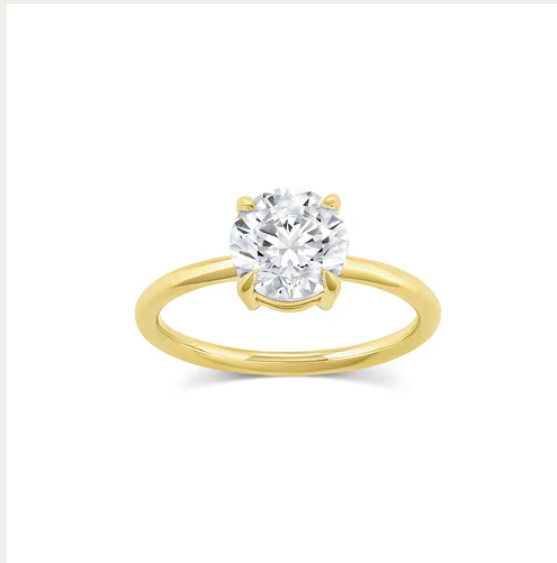

A black and white photograph of a field of poppies. In the foreground, several poppies are in various stages of bloom and as seed pods. The background is a soft-focus field of many more poppies, creating a sense of depth. The lighting is natural, highlighting the delicate texture of the petals and the rounded shape of the seed pods.

SET YOUR  
MEMORIES  
IN GOLD

CONSIDER *the* WLDFLWRS

Something special is headed your way...

Eugenia Engagement Ring

[WWW.CONSIDERTHEWLDFLWRS.COM](http://WWW.CONSIDERTHEWLDFLWRS.COM)