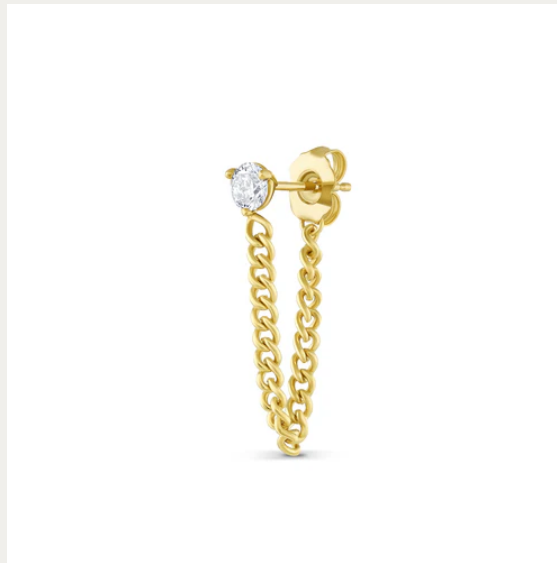

A black and white photograph of a field of poppies. In the foreground, several poppies are in various stages of bloom and as seed pods. One large, fully bloomed poppy is the central focus, with its petals showing some darker shading. To its left, another poppy is partially visible. Below them, several seed pods are attached to their stems. The background is a soft-focus field of many more poppies, creating a sense of depth and a vast field. The lighting is natural, highlighting the textures of the petals and the smooth surfaces of the seed pods.

SET YOUR
MEMORIES
IN GOLD

CONSIDER *the* WLDFLWRS

Something special is headed your way...

Chateaux Chain Sparkle
Stud Earring

WWW.CONSIDERTHEWORLDFLOWERS.COM