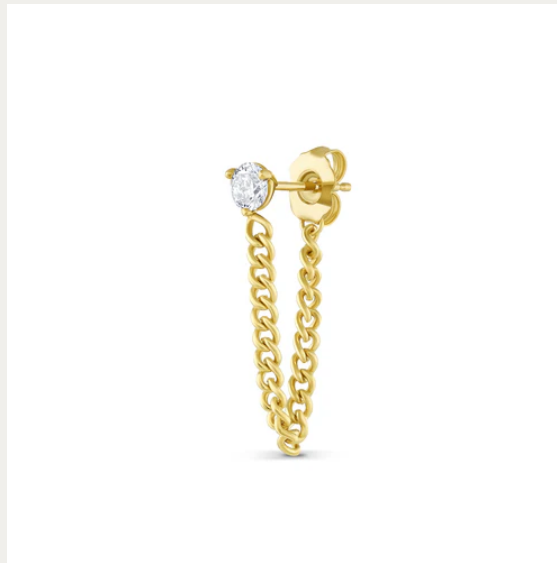

A black and white photograph of a field of poppies. In the foreground, several poppies are in various stages of bloom and as seed pods. The background is a soft-focus field of many more poppies, creating a sense of depth. The lighting is natural, highlighting the delicate texture of the petals and the smooth surface of the seed pods.

SET YOUR
MEMORIES
IN GOLD

CONSIDER *the* WLDFLWRS

Something special is headed your way...

Chateaux Chain Sparkle
Stud Earring

WWW.CONSIDERTHEWLDLWRS.COM