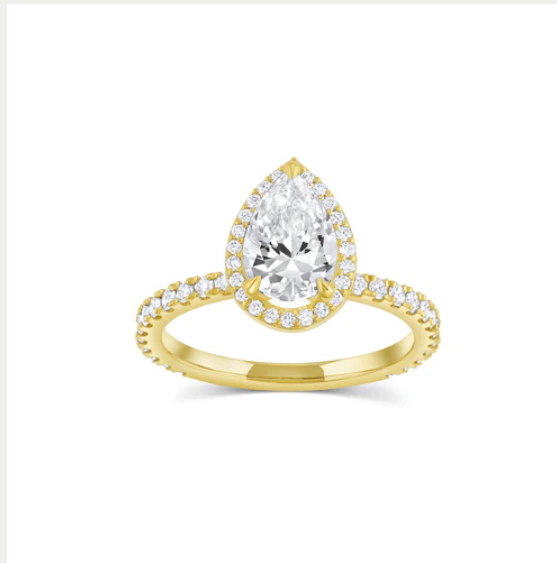

A black and white photograph of a field of poppies. In the foreground, several poppies are in various stages of bloom and as seed pods. One large, fully bloomed poppy is the central focus, with its petals showing some darker shading. To its left, another poppy is partially visible. Below them, several seed pods are attached to their stems. The background is a soft-focus field of many more poppies, creating a sense of depth and a vast field. The lighting is natural, highlighting the textures of the petals and the smooth surfaces of the seed pods.

SET YOUR
MEMORIES
IN GOLD

CONSIDER *the* WLDFLWRS

Something special is headed your way...

Celia Engagement Ring

WWW.CONSIDERTHEWLDFLWRS.COM