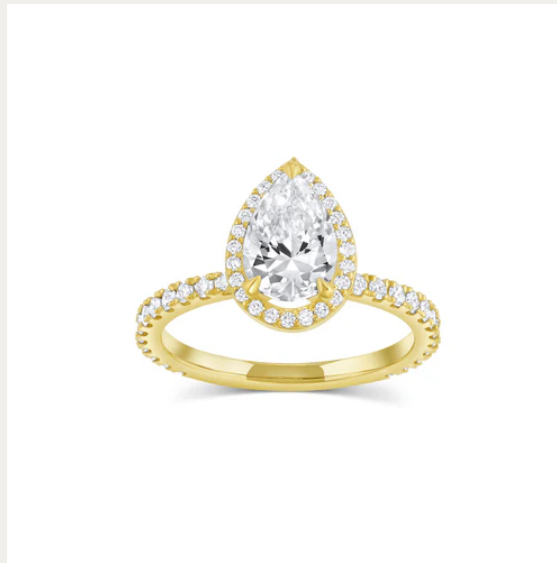

A black and white photograph of poppies. In the foreground, several poppy flowers are in various stages of bloom, with some fully open and others as seed pods. The background is a soft-focus field of many more poppies, creating a sense of depth and a field of flowers. The lighting is natural, highlighting the delicate texture of the petals and the smooth surface of the seed pods.

SET YOUR
MEMORIES
IN GOLD

CONSIDER *the* WLDFLWRS

Something special is headed your way...

Celia Engagement Ring

WWW.CONSIDERTHEWLDFLWRS.COM