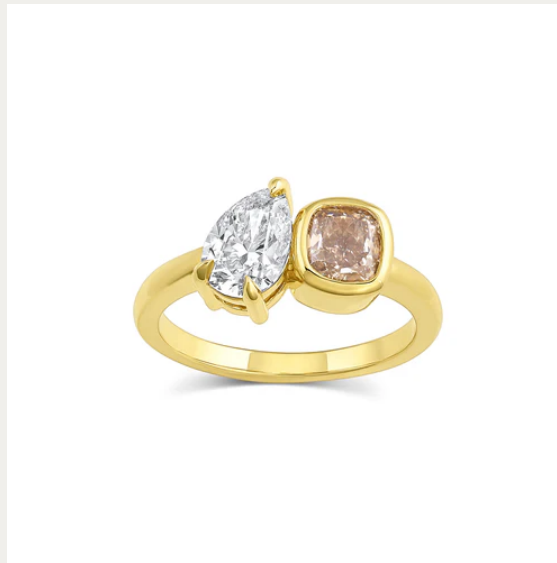

A black and white photograph of a field of poppies. In the foreground, several poppies are in various stages of bloom and seed pod development. One large, fully bloomed flower is the central focus, with its petals showing some darker shading. To its left, another flower is partially visible. Below and to the right, several seed pods (capsules) are attached to their stems, some appearing to be just starting to form. The background is a soft-focus field of many more poppies, creating a sense of depth and a vast field. The lighting is natural, highlighting the textures of the petals and the smooth surfaces of the seed pods.

SET YOUR
MEMORIES
IN GOLD

CONSIDER *the* WLDFLWRS

Something special is headed your way...

Candlelight Duo Ring

WWW.CONSIDERTHEWLDFLWRS.COM