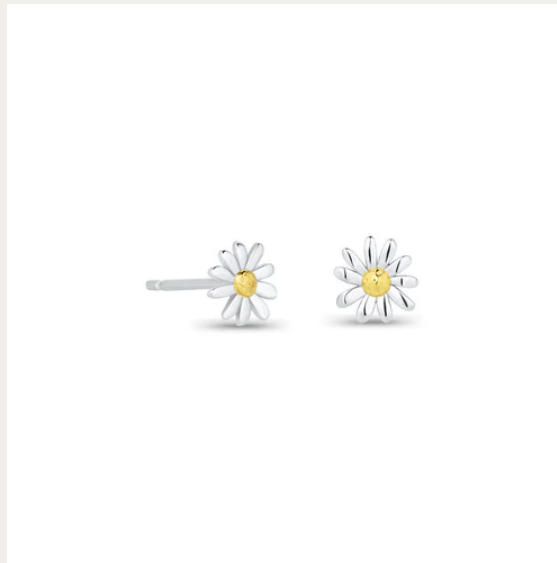

A black and white photograph of poppies. In the foreground, several poppy flowers are in various stages of bloom, with some fully open and others as seed pods. The background is a soft-focus field of many more poppies, creating a sense of depth and a field of flowers. The lighting is natural, highlighting the delicate texture of the petals and the smooth surface of the seed pods.

SET YOUR
MEMORIES
IN GOLD

CONSIDER *the* WLDFLWRS

Something special is headed your way...

Daisy Stud Earrings

WWW.CONSIDERTHEWLDFLWRS.COM