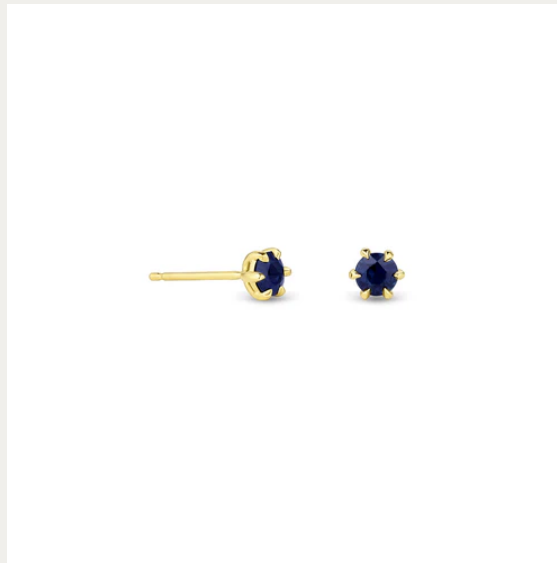

A black and white photograph of a field of poppies. In the foreground, several poppies are in various stages of bloom and as seed pods. One large, fully bloomed poppy is the central focus, with its petals showing some darker shading. To its left, another poppy is partially visible. Below them, several seed pods are attached to their stems. The background is a soft-focus field of many more poppies, creating a sense of depth and a vast field. The lighting is natural, highlighting the textures of the petals and the smooth surfaces of the seed pods.

SET YOUR
MEMORIES
IN GOLD

CONSIDER *the* WLDFLWRS

Something special is headed your way...

6 Prong Sapphire Stud
Earrings

WWW.CONSIDERTHEWLDFLWRS.COM