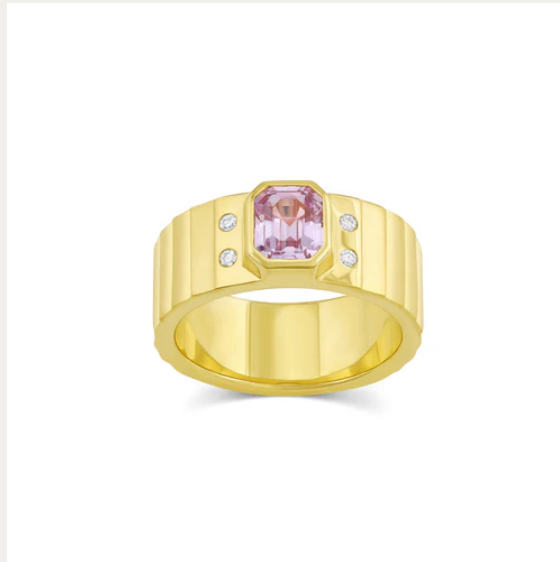

A black and white photograph of a field of poppies. In the foreground, several poppies are in various stages of bloom and seed pod development. One large, fully bloomed flower is the central focus, with its petals showing some darker shading. To its left, another flower is partially visible. Below and to the right, several seed pods (capsules) are attached to their stems, some still closed and some slightly open. The background is a soft-focus field of many more poppies, creating a sense of depth and a vast field. The lighting is natural, highlighting the textures of the petals and the smooth surfaces of the seed pods.

SET YOUR  
MEMORIES  
IN GOLD

CONSIDER *the* WLDFLWRS

Something special is headed your way...

Helia Ring

[WWW.CONSIDERTHEWLDFLWRS.COM](http://WWW.CONSIDERTHEWLDFLWRS.COM)