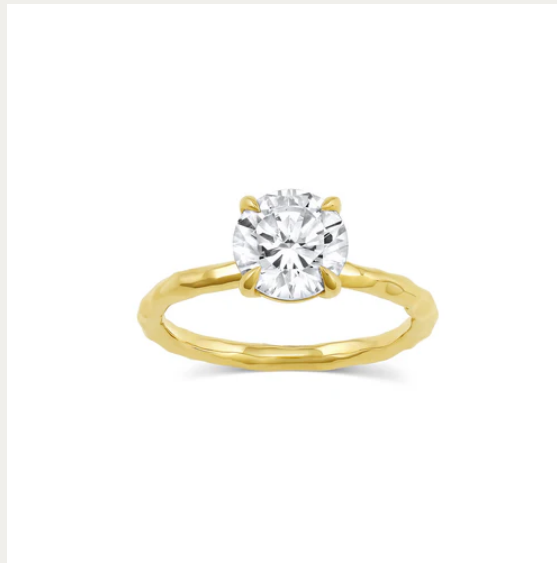

A black and white photograph of a field of poppies. In the foreground, several poppies are in various stages of bloom and seed pod development. One large, fully bloomed flower is the central focus, with its petals showing some darker shading. To its left, another flower is partially visible. Below and to the right, several seed pods (papaver capsules) are attached to their stems, some still showing the remnants of petals. The background is a soft-focus field of many more poppies, creating a sense of depth and a vast field. The lighting is natural, highlighting the textures of the petals and the smooth surfaces of the seed pods.

SET YOUR
MEMORIES
IN GOLD

CONSIDER *the* WLDFLWRS

Something special is headed your way...

Briar Engagement Ring

WWW.CONSIDERTHEWORLDFFLWRS.COM