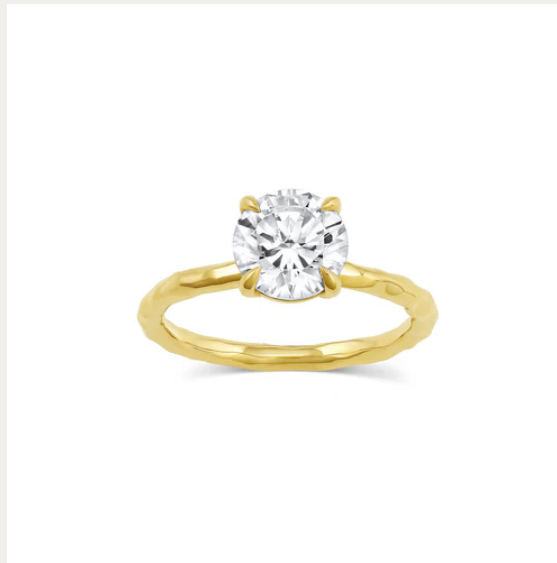

A black and white photograph of a field of poppies. In the foreground, several poppies are in various stages of bloom and seed pod development. One large, fully bloomed flower is the central focus, with its petals showing some darker shading. To its left, another flower is partially visible. Below and to the right, several seed pods are attached to their stems, some appearing as small, rounded buds and others as larger, more developed pods. The background is a soft-focus field of many more poppies, creating a sense of depth and a vast field. The overall mood is serene and contemplative.

SET YOUR  
MEMORIES  
IN GOLD

CONSIDER *the* WLDFLWRS

Something special is headed your way...

Briar Engagement Ring

[WWW.CONSIDERTHEWLDLWRS.COM](http://WWW.CONSIDERTHEWLDLWRS.COM)