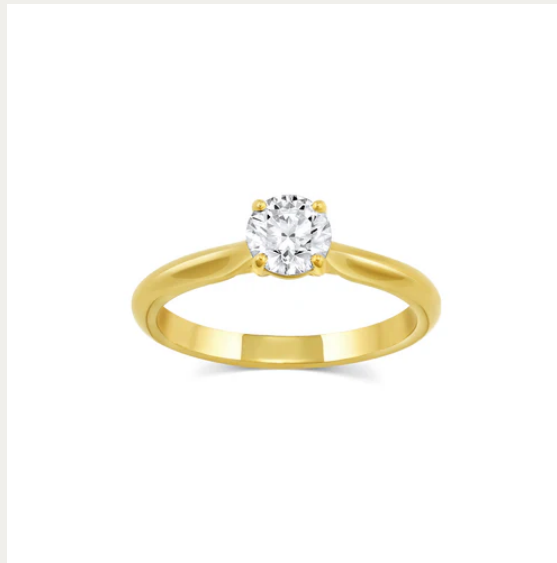

A black and white photograph of poppies. In the foreground, several poppy flowers are in various stages of bloom, with some fully open and others as seed pods. The background is a soft-focus field of many more poppies, creating a sense of depth and a field of flowers. The lighting is natural, highlighting the delicate texture of the petals and the smooth surface of the seed pods.

SET YOUR
MEMORIES
IN GOLD

CONSIDER *the* WLDFLWRS

Something special is headed your way...

Earth Mined Round Parlor
Palm Engagement Ring

WWW.CONSIDERTHEWLDFLWRS.COM