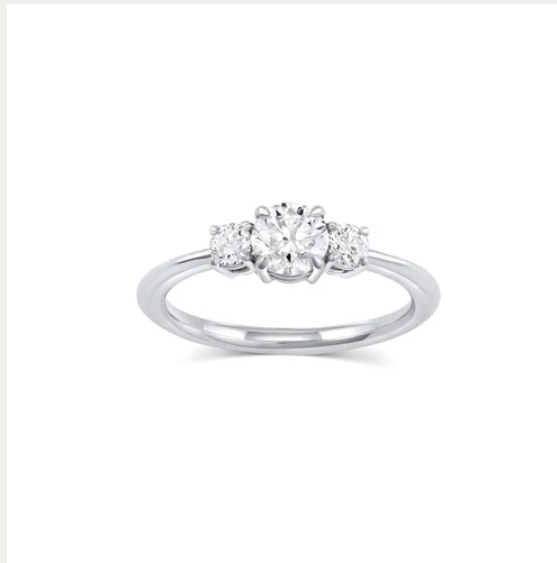

A black and white photograph of a field of poppies. In the foreground, several poppies are in various stages of bloom and as seed pods. One large, fully bloomed poppy is the central focus, with its petals showing some darker shading. To its left, another poppy is partially visible. Below and to the right, several seed pods are attached to their stems. The background is a soft-focus field of many more poppies, creating a sense of depth. The overall mood is serene and contemplative.

SET YOUR
MEMORIES
IN GOLD

CONSIDER *the* WLDFLWRS

Something special is headed your way...

Earth Mined Round
Rosemary Engagement
Ring

WWW.CONSIDERTHEWLDFLWRS.COM