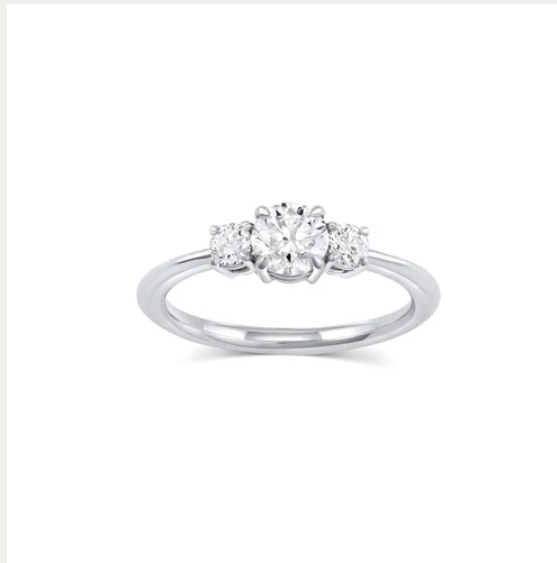

A black and white photograph of poppies. In the foreground, several poppy flowers are in various stages of bloom, with some fully open and others as seed pods. The background is a soft-focus field of many more poppies, creating a sense of depth and a field of flowers. The lighting is natural, highlighting the delicate texture of the petals and the smooth surface of the seed pods.

SET YOUR
MEMORIES
IN GOLD

CONSIDER *the* WLDFLWRS

Something special is headed your way...

Earth Mined Round
Rosemary Engagement
Ring

WWW.CONSIDERTHEWLDLWRS.COM