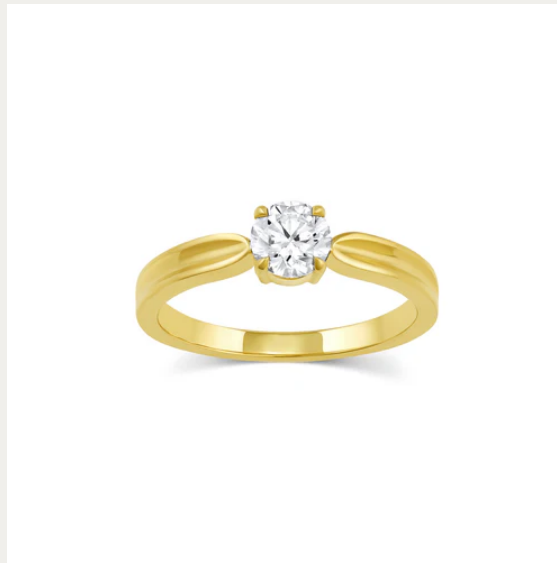

A black and white photograph of a field of poppies. In the foreground, several poppies are in various stages of bloom and seed pod development. One large, fully bloomed flower is the central focus, with its petals showing some darker shading. To its left, another flower is partially visible. Below and around these are several seed pods (capsules) on thin stems. The background is a soft-focus field of many more poppies, creating a sense of depth and a vast field. The lighting is natural, highlighting the textures of the petals and the smooth surfaces of the seed pods.

SET YOUR
MEMORIES
IN GOLD

CONSIDER *the* WLDFLWRS

Something special is headed your way...

Earth Mined Round Ada
Engagement Ring

WWW.CONSIDERTHEWLDFLWRS.COM