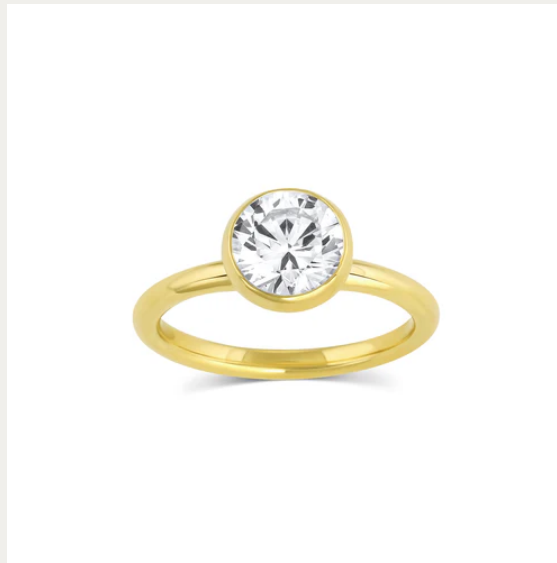

A black and white photograph of a field of poppies. In the foreground, several poppies are in various stages of bloom and seed pod development. One large, fully bloomed flower is the central focus, with its petals showing some darker shading. To its left, another flower is partially visible. Below and around these are several seed pods (capsules) on thin stems. The background is a soft-focus field of many more poppies, creating a sense of depth and a vast field. The lighting is natural, highlighting the textures of the petals and the smooth surfaces of the seed pods.

SET YOUR
MEMORIES
IN GOLD

CONSIDER *the* WLDFLWRS

Something special is headed your way...

Tulip Engagement Ring

WWW.CONSIDERTHEWLDLWRS.COM