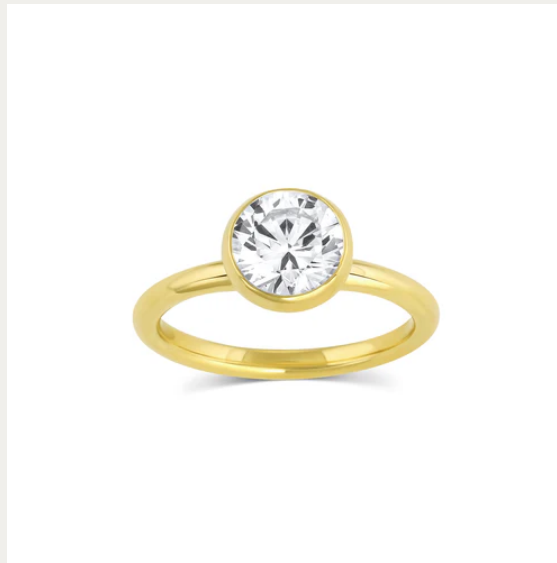

A black and white photograph of a field of poppies. In the foreground, several poppies are in various stages of bloom and seed pod development. One large, fully bloomed flower is the central focus, with its petals showing some darker shading. To its left, another flower is partially visible. Below and around these are several seed pods (papaver capsules) on thin stems. The background is a soft-focus field of many more poppies, creating a sense of depth and a vast field. The overall mood is serene and contemplative.

SET YOUR
MEMORIES
IN GOLD

CONSIDER *the* WLDFLWRS

Something special is headed your way...

Tulip Engagement Ring

WWW.CONSIDERTHEWLDFLWRS.COM