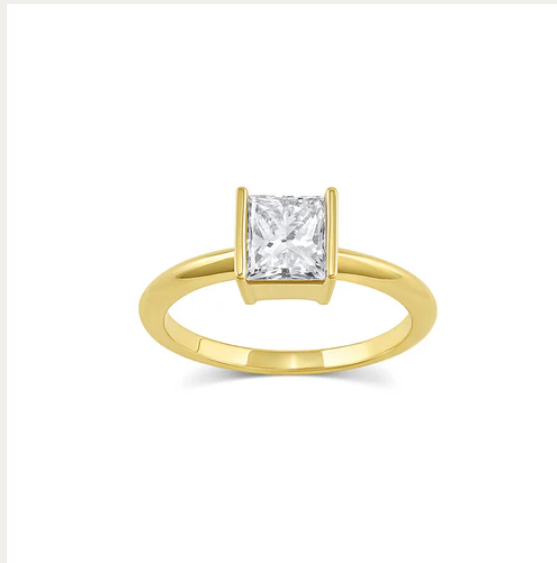

A black and white photograph of a field of poppies. In the foreground, several poppies are in various stages of bloom and as seed pods. One large, fully bloomed poppy is the central focus, with its petals showing some darker shading. To its left, another poppy is partially visible. Below and to the right, several seed pods are attached to their stems. The background is a soft-focus field of many more poppies, creating a sense of depth. The overall mood is serene and contemplative.

SET YOUR  
MEMORIES  
IN GOLD

CONSIDER *the* WLDFLWRS

Something special is headed your way...

Mae Diamond Ring

[WWW.CONSIDERTHEWLDLWRS.COM](http://WWW.CONSIDERTHEWLDLWRS.COM)