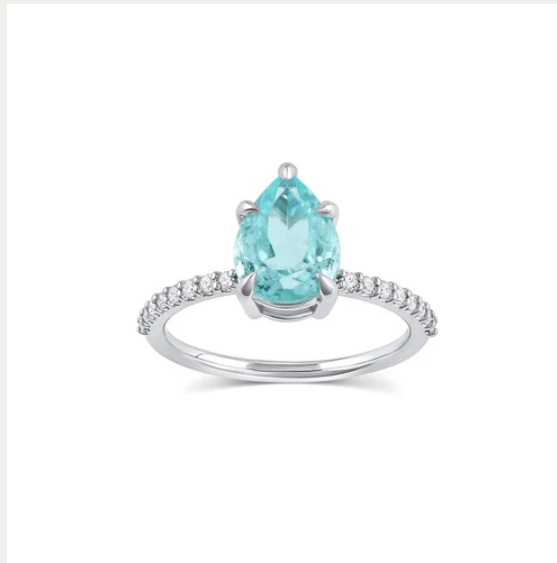

A black and white photograph of a field of poppies. In the foreground, several poppies are in various stages of bloom and seed pod development. One large, fully bloomed poppy is the central focus, with its petals showing some darker shading. To its left, another poppy is partially visible. Below and to the right, several seed pods (papaver capsules) are attached to their stems, some still showing the remnants of petals. The background is a soft-focus field of many more poppies, creating a sense of depth and a vast field. The lighting is natural, highlighting the textures of the petals and the smooth surfaces of the seed pods.

SET YOUR  
MEMORIES  
IN GOLD

CONSIDER *the* WLDFLWRS

Something special is headed your way...

Lucia Ring

[WWW.CONSIDERTHEWLDLWRS.COM](http://WWW.CONSIDERTHEWLDLWRS.COM)