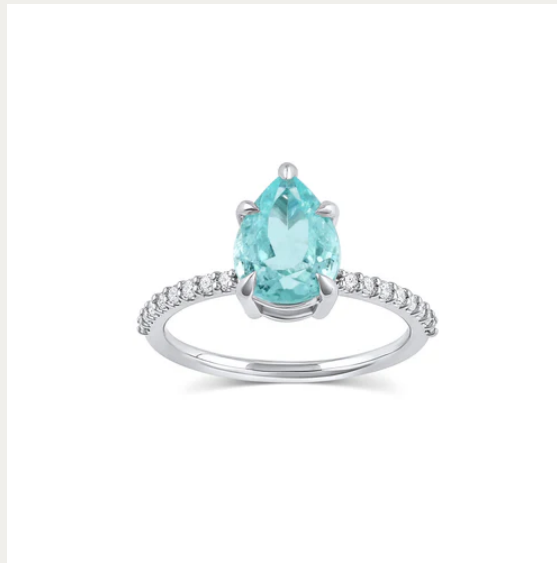

A black and white photograph of a field of poppies. In the foreground, several poppies are in various stages of bloom and seed pod development. One large, fully bloomed flower is the central focus, with its petals showing some darker shading. To its left, another flower is partially visible. Below them, several seed pods (capsules) are attached to their stems, some still showing the remnants of the flower's base. The background is a soft-focus field of many more poppies, creating a sense of depth and a vast field. The lighting is natural, highlighting the textures of the petals and the smooth surfaces of the seed pods.

SET YOUR  
MEMORIES  
IN GOLD

CONSIDER *the* WLDFLWRS

Something special is headed your way...

Lucia Ring

[WWW.CONSIDERTHEWLDFLWRS.COM](http://WWW.CONSIDERTHEWLDFLWRS.COM)