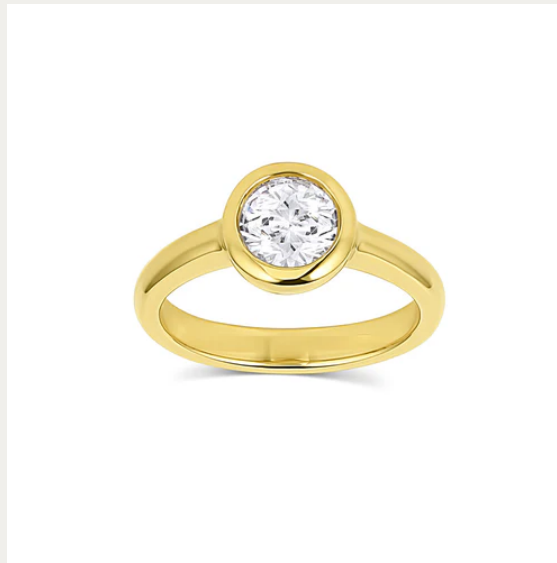

A black and white photograph of a field of poppies. In the foreground, several poppies are in various stages of bloom and as seed pods. One large, fully bloomed poppy is the central focus, with its petals showing some darker shading. To its left, another poppy is partially visible. Below them, several seed pods are attached to their stems. The background is a soft-focus field of many more poppies, creating a sense of depth. The overall mood is serene and contemplative.

SET YOUR
MEMORIES
IN GOLD

CONSIDER *the* WLDFLWRS

Something special is headed your way...

Bubble Bezel Engagement
Ring

WWW.CONSIDERTHEWLDFLWRS.COM