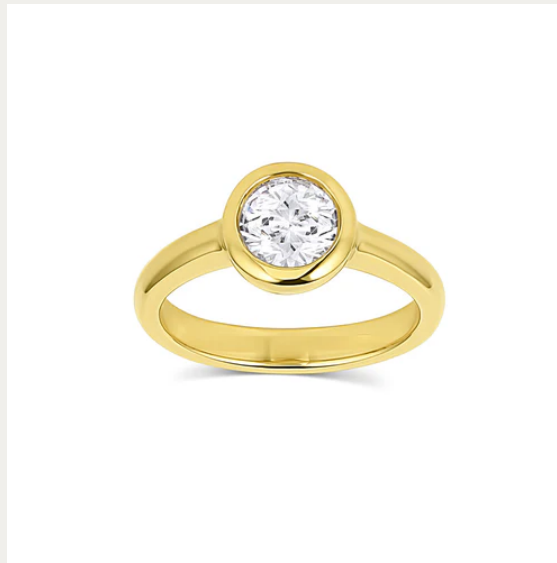

A black and white photograph of a field of poppies. In the foreground, several poppies are in various stages of bloom and seed pod development. One large, fully bloomed flower is the central focus, with its petals showing some darker shading. To its left, another flower is partially visible. Below and around these are several seed pods (capsules) on thin stems. The background is a soft-focus field of many more poppies, creating a sense of depth and a vast field. The lighting is natural, highlighting the textures of the petals and the smooth surfaces of the seed pods.

SET YOUR
MEMORIES
IN GOLD

CONSIDER *the* WLDFLWRS

Something special is headed your way...

Bubble Bezel Engagement
Ring

WWW.CONSIDERTHEWLDFLWRS.COM