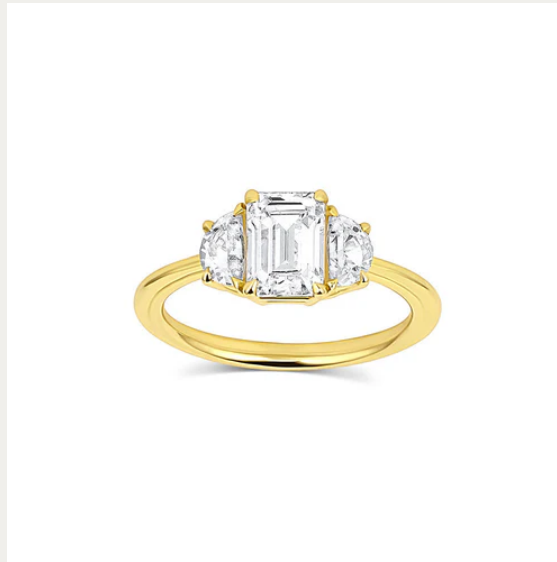

A black and white photograph of a field of poppies. In the foreground, several poppies are in various stages of bloom and seed pod development. One large, fully bloomed flower is the central focus, with its petals showing some darker shading. To its left, another flower is partially visible. Below and to the right, several seed pods (papaver capsules) are attached to their stems, some still showing the remnants of petals. The background is a soft-focus field of many more poppies, creating a sense of depth and a vast field. The lighting is natural, highlighting the textures of the petals and the smooth surfaces of the seed pods.

SET YOUR  
MEMORIES  
IN GOLD

CONSIDER *the* WLDFLWRS

Something special is headed your way...

Varsha Engagement Ring  
(Lab Grown Side Diamonds)

[WWW.CONSIDERTHEWLDFLWRS.COM](http://WWW.CONSIDERTHEWLDFLWRS.COM)