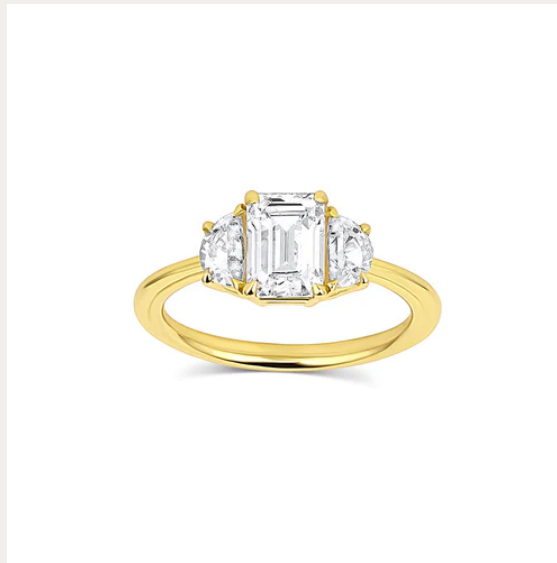

A black and white photograph of a field of poppies. In the foreground, several poppies are in various stages of bloom and seed pod development. One large, fully bloomed poppy is the central focus, with its petals showing some darker shading. To its left, another poppy is partially visible. Below the main flower, several seed pods (capsules) are attached to their stems, some still showing the remnants of the flower's base. The background is a soft-focus field of many more poppies, creating a sense of depth and a vast field. The lighting is natural, highlighting the textures of the petals and the smooth surfaces of the seed pods.

SET YOUR
MEMORIES
IN GOLD

CONSIDER *the* WLDFLWRS

Something special is headed your way...

Varsha Engagement Ring
(Earth Mined Side
Diamonds)

WWW.CONSIDERTHEWLDFLWRS.COM