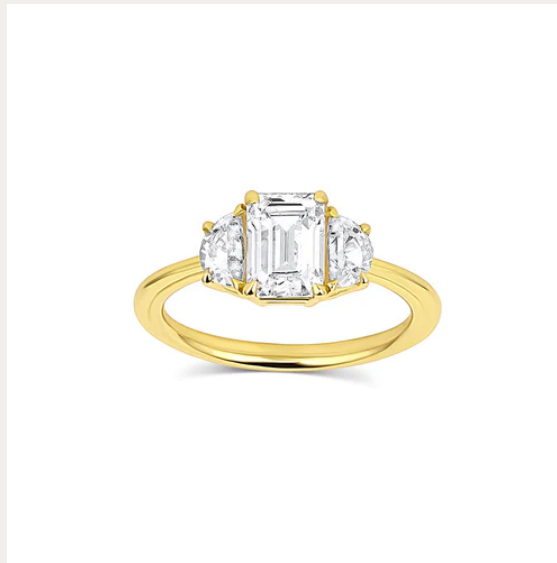

A black and white photograph of a field of poppies. In the foreground, several poppies are in various stages of bloom and seed pod development. One large, fully bloomed poppy is the central focus, with its petals showing some darker shading. To its left, another poppy is partially visible. Below them, several seed pods (papaver capsules) are attached to their stems. The background is a soft-focus field of many more poppies, creating a sense of depth and a vast field. The lighting is natural, highlighting the textures of the petals and the smooth surfaces of the seed pods.

SET YOUR  
MEMORIES  
IN GOLD

CONSIDER *the* WLDFLWRS

Something special is headed your way...

Varsha Engagement Ring  
(Earth Mined Side  
Diamonds)

[WWW.CONSIDERTHEWLDLWRS.COM](http://WWW.CONSIDERTHEWLDLWRS.COM)